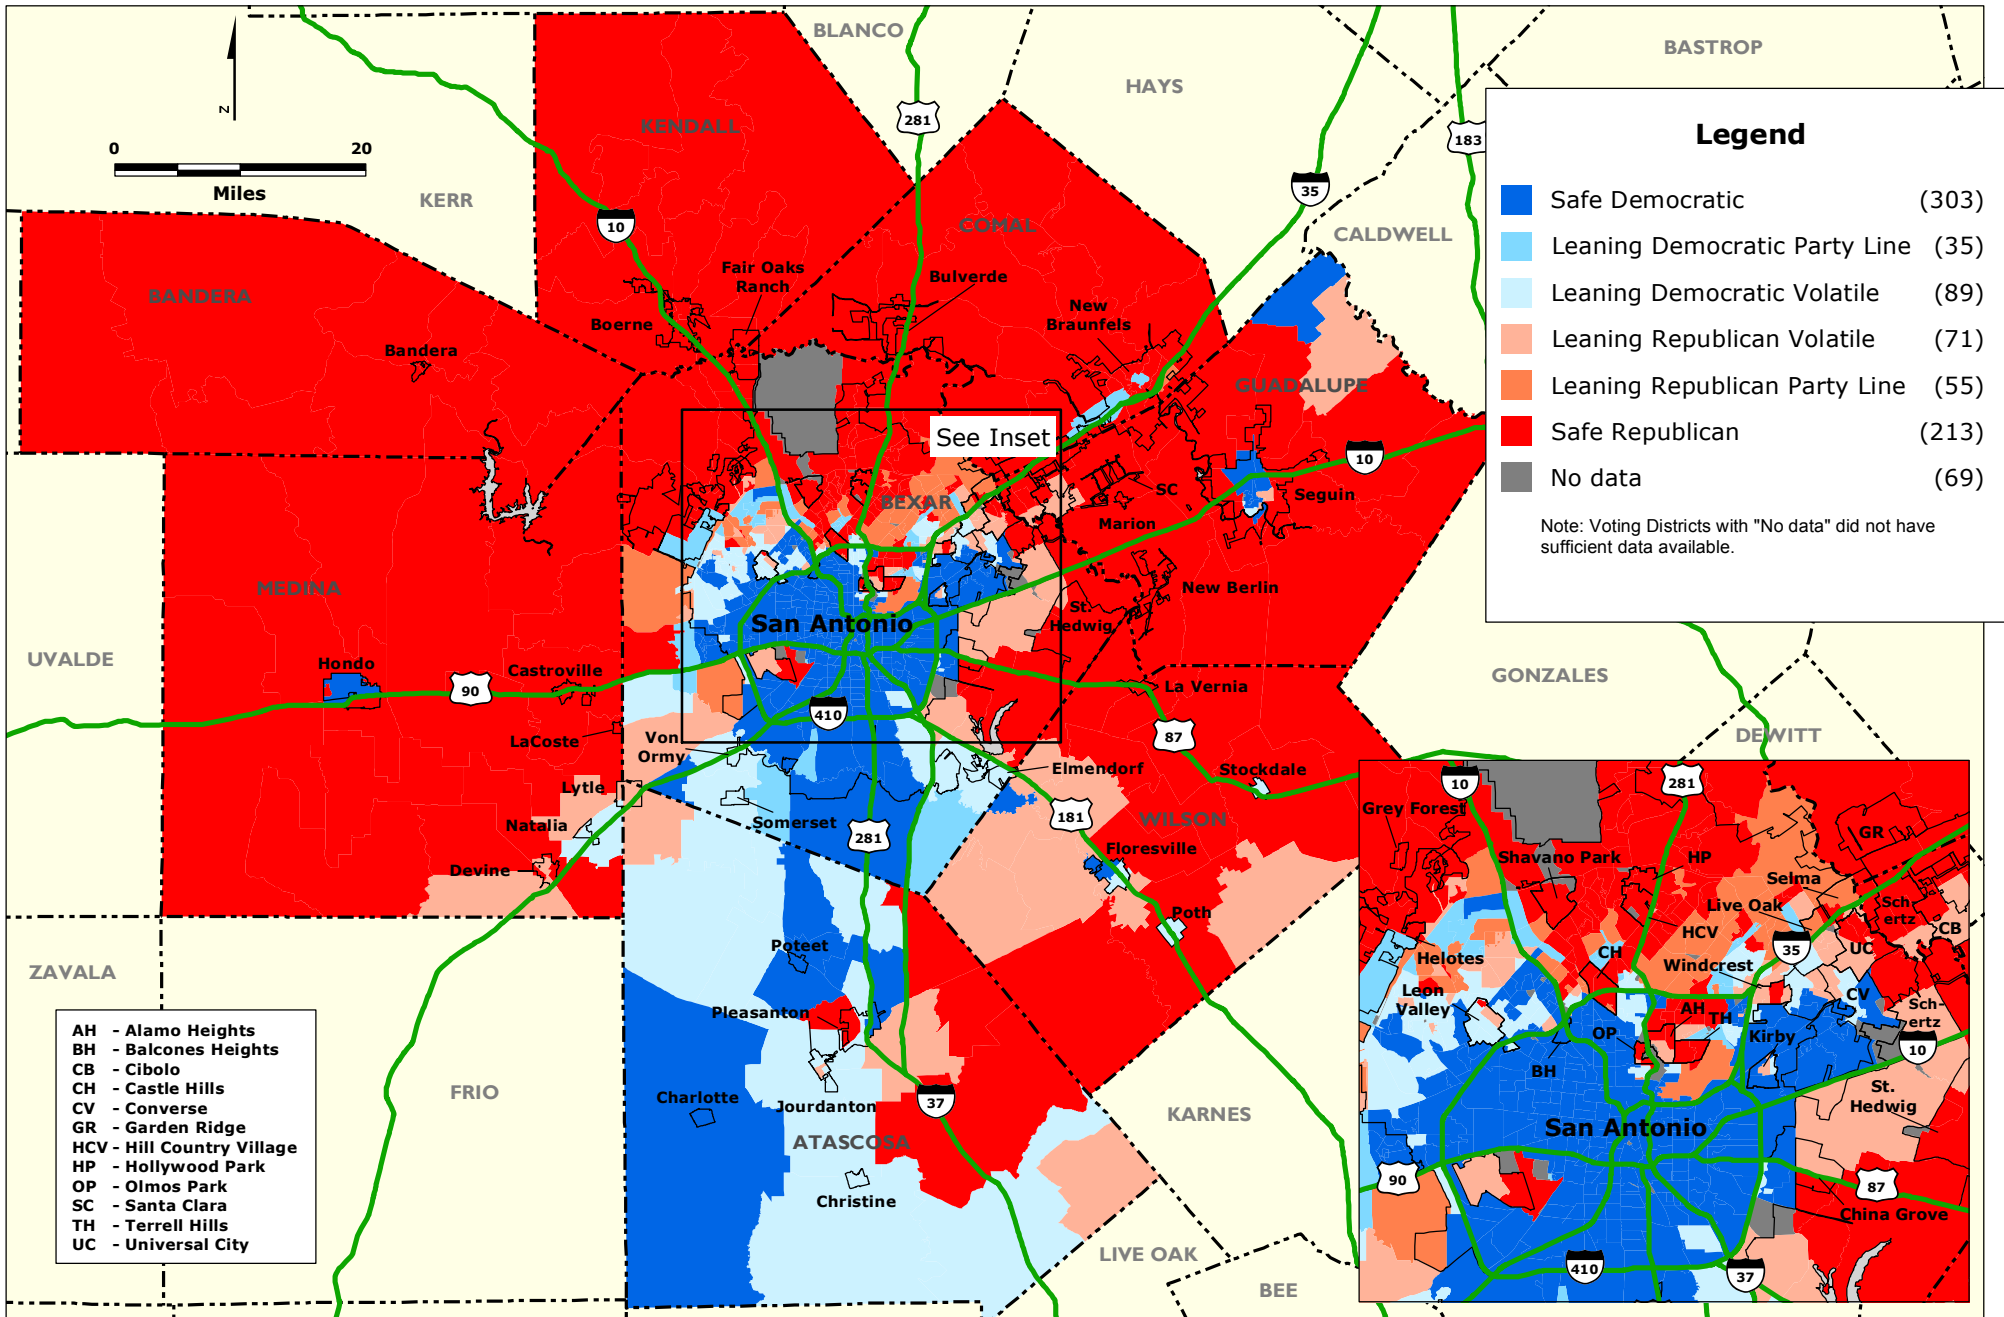

# SAN ANTONIO REGION: Party Preferences by Voting Precincts based on Election Results for the year 2008

Data Source: Texas Legislative Council.