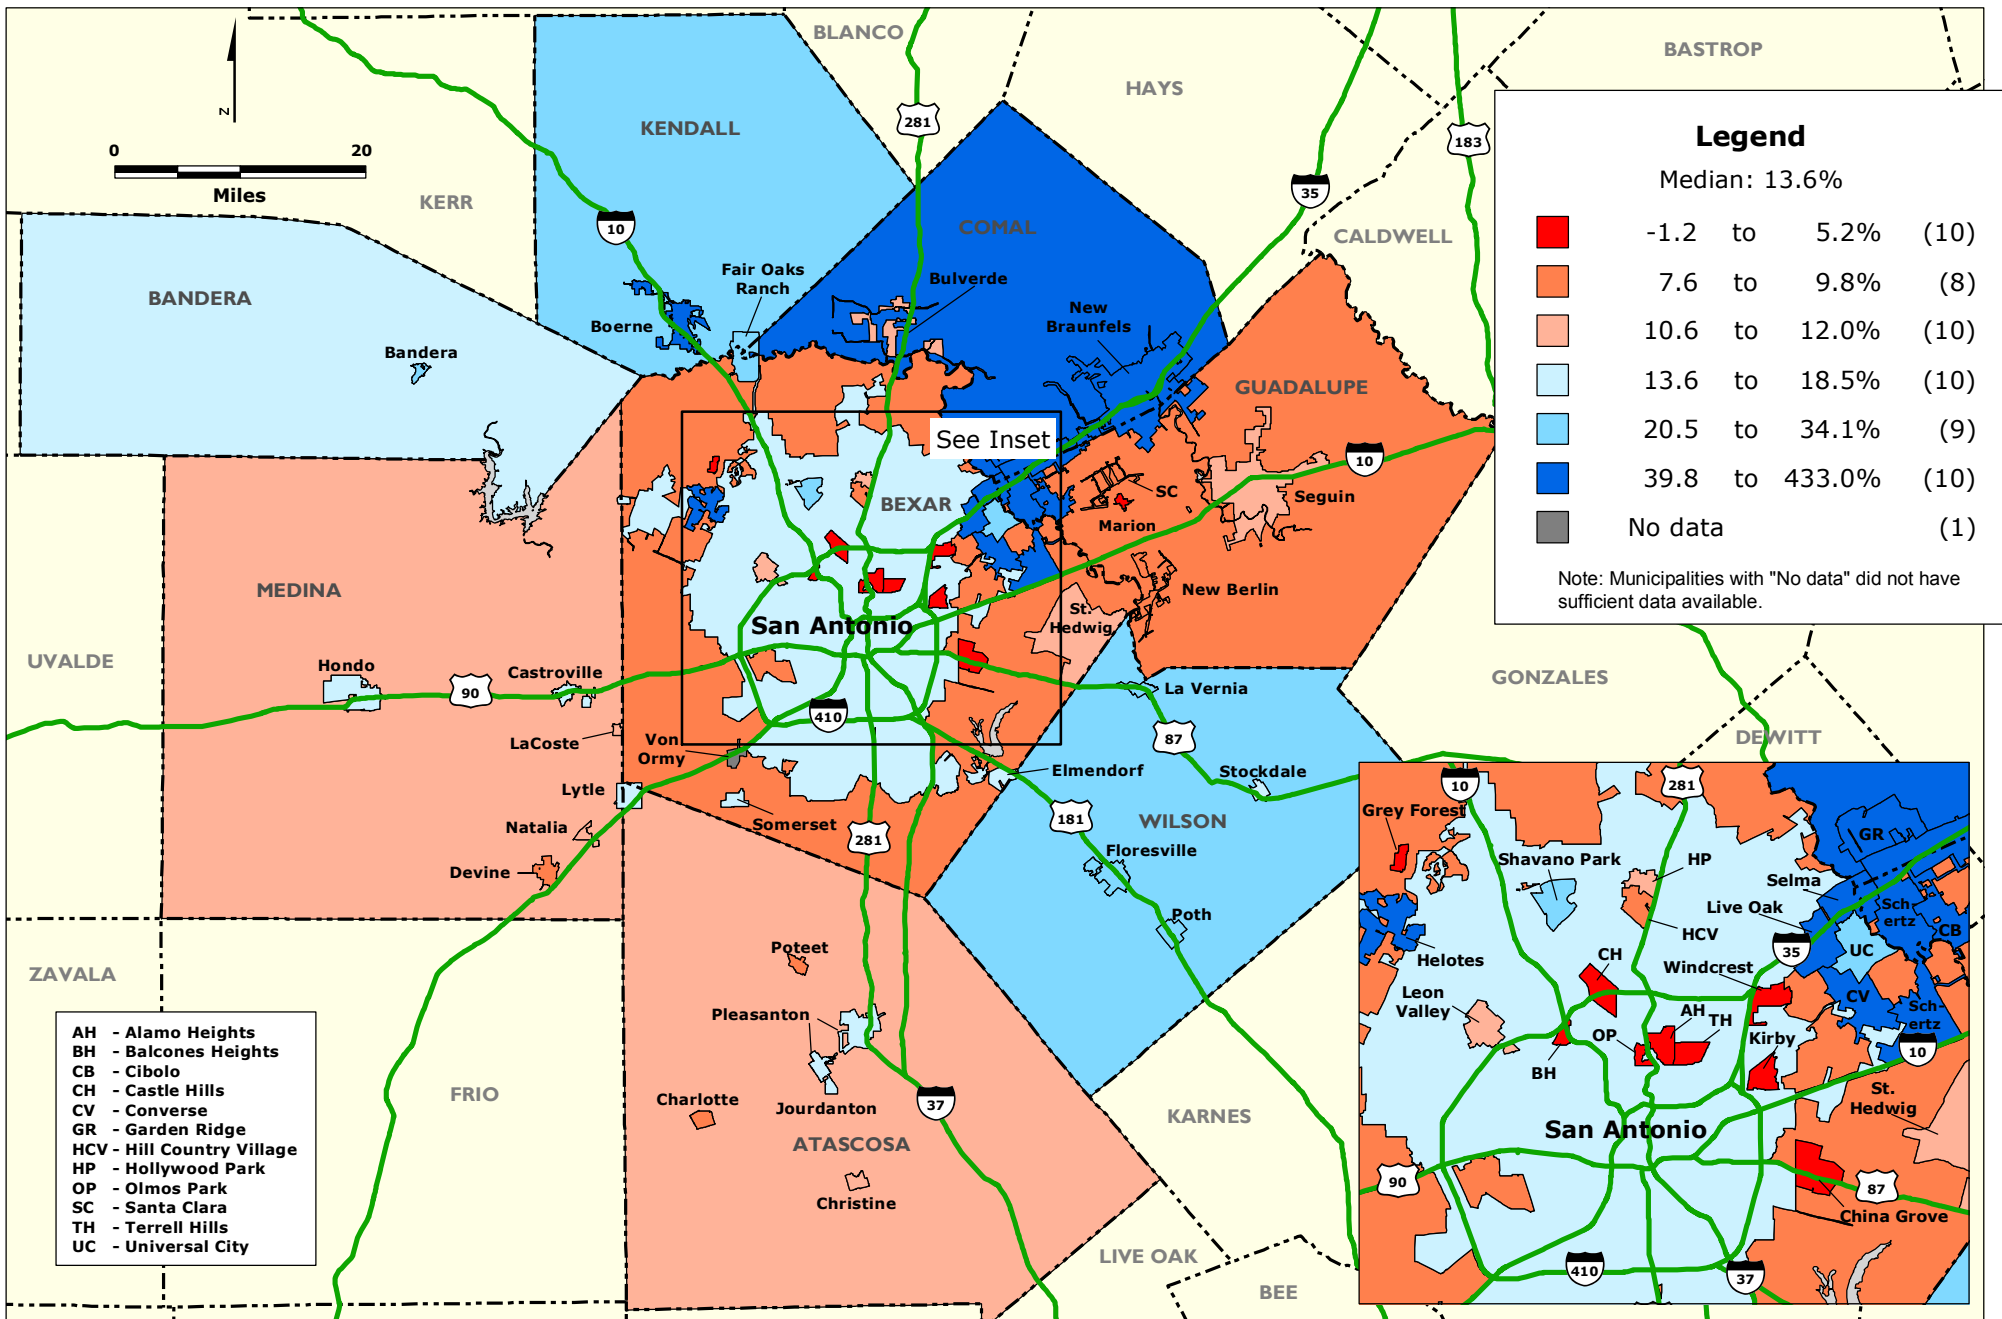

SAN ANTONIO REGION: Percentage Change in Population by Municipality and County Unincorporated Area, 2000-2008

Legend

Median: 13.6%

Red	-1.2 to 5.2%	(10)
Light Orange	7.6 to 9.8%	(8)
Orange	10.6 to 12.0%	(10)
Light Blue	13.6 to 18.5%	(10)
Blue	20.5 to 34.1%	(9)
Dark Blue	39.8 to 433.0%	(10)
Grey	No data	(1)

Note: Municipalities with "No data" did not have sufficient data available.

- AH - Alamo Heights
- BH - Balcones Heights
- CB - Cibolo
- CH - Castle Hills
- CV - Converse
- GR - Garden Ridge
- HCV - Hill Country Village
- HP - Hollywood Park
- OP - Olmos Park
- SC - Santa Clara
- TH - Terrell Hills
- UC - Universal City

Data Source: U.S. Census Bureau.