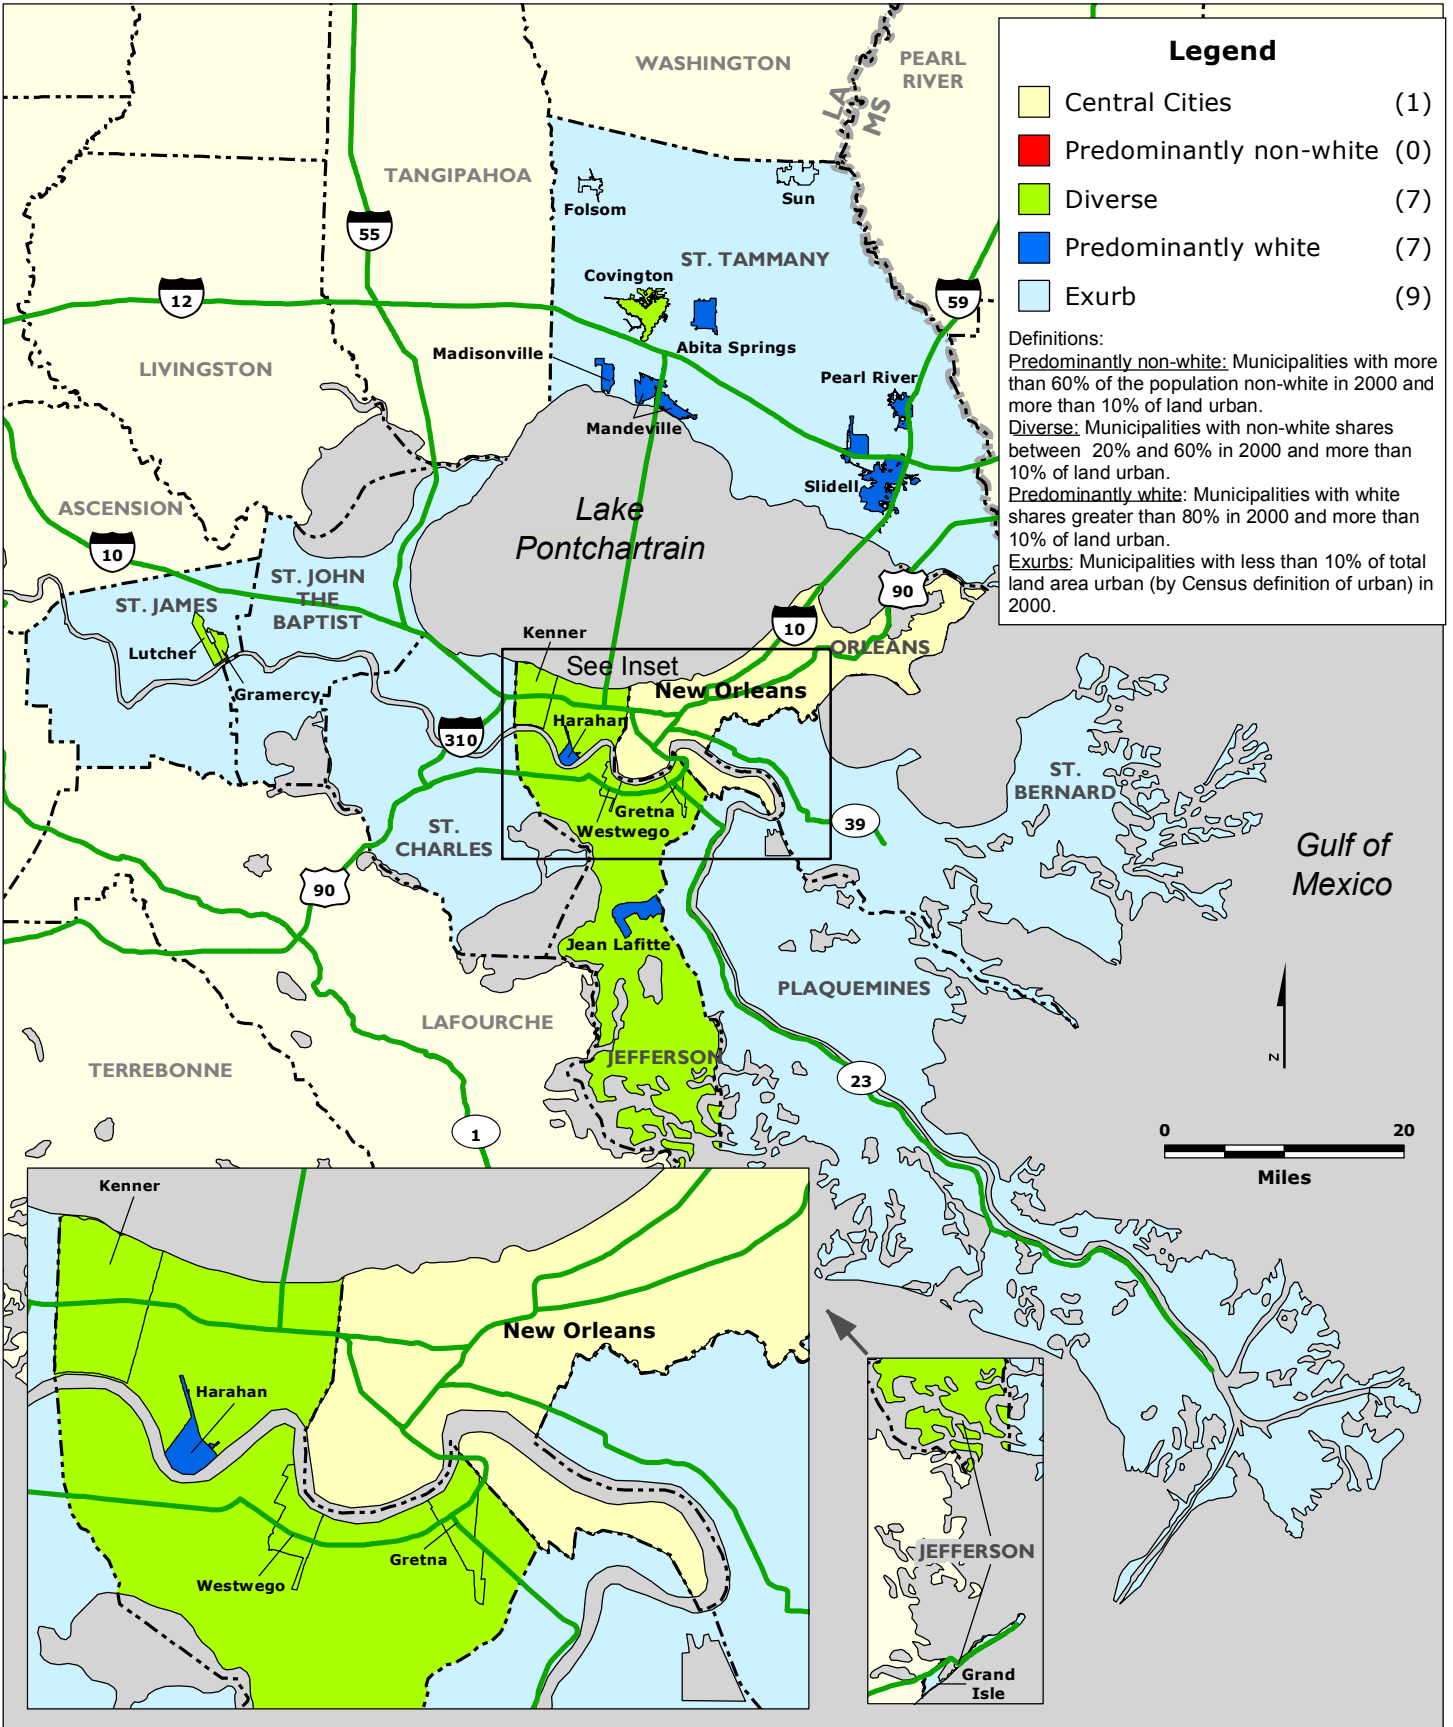

NEW ORLEANS REGION: Community Type by Municipality and Parish Unincorporated Area, 2000

Data Source: U.S. Census Bureau.