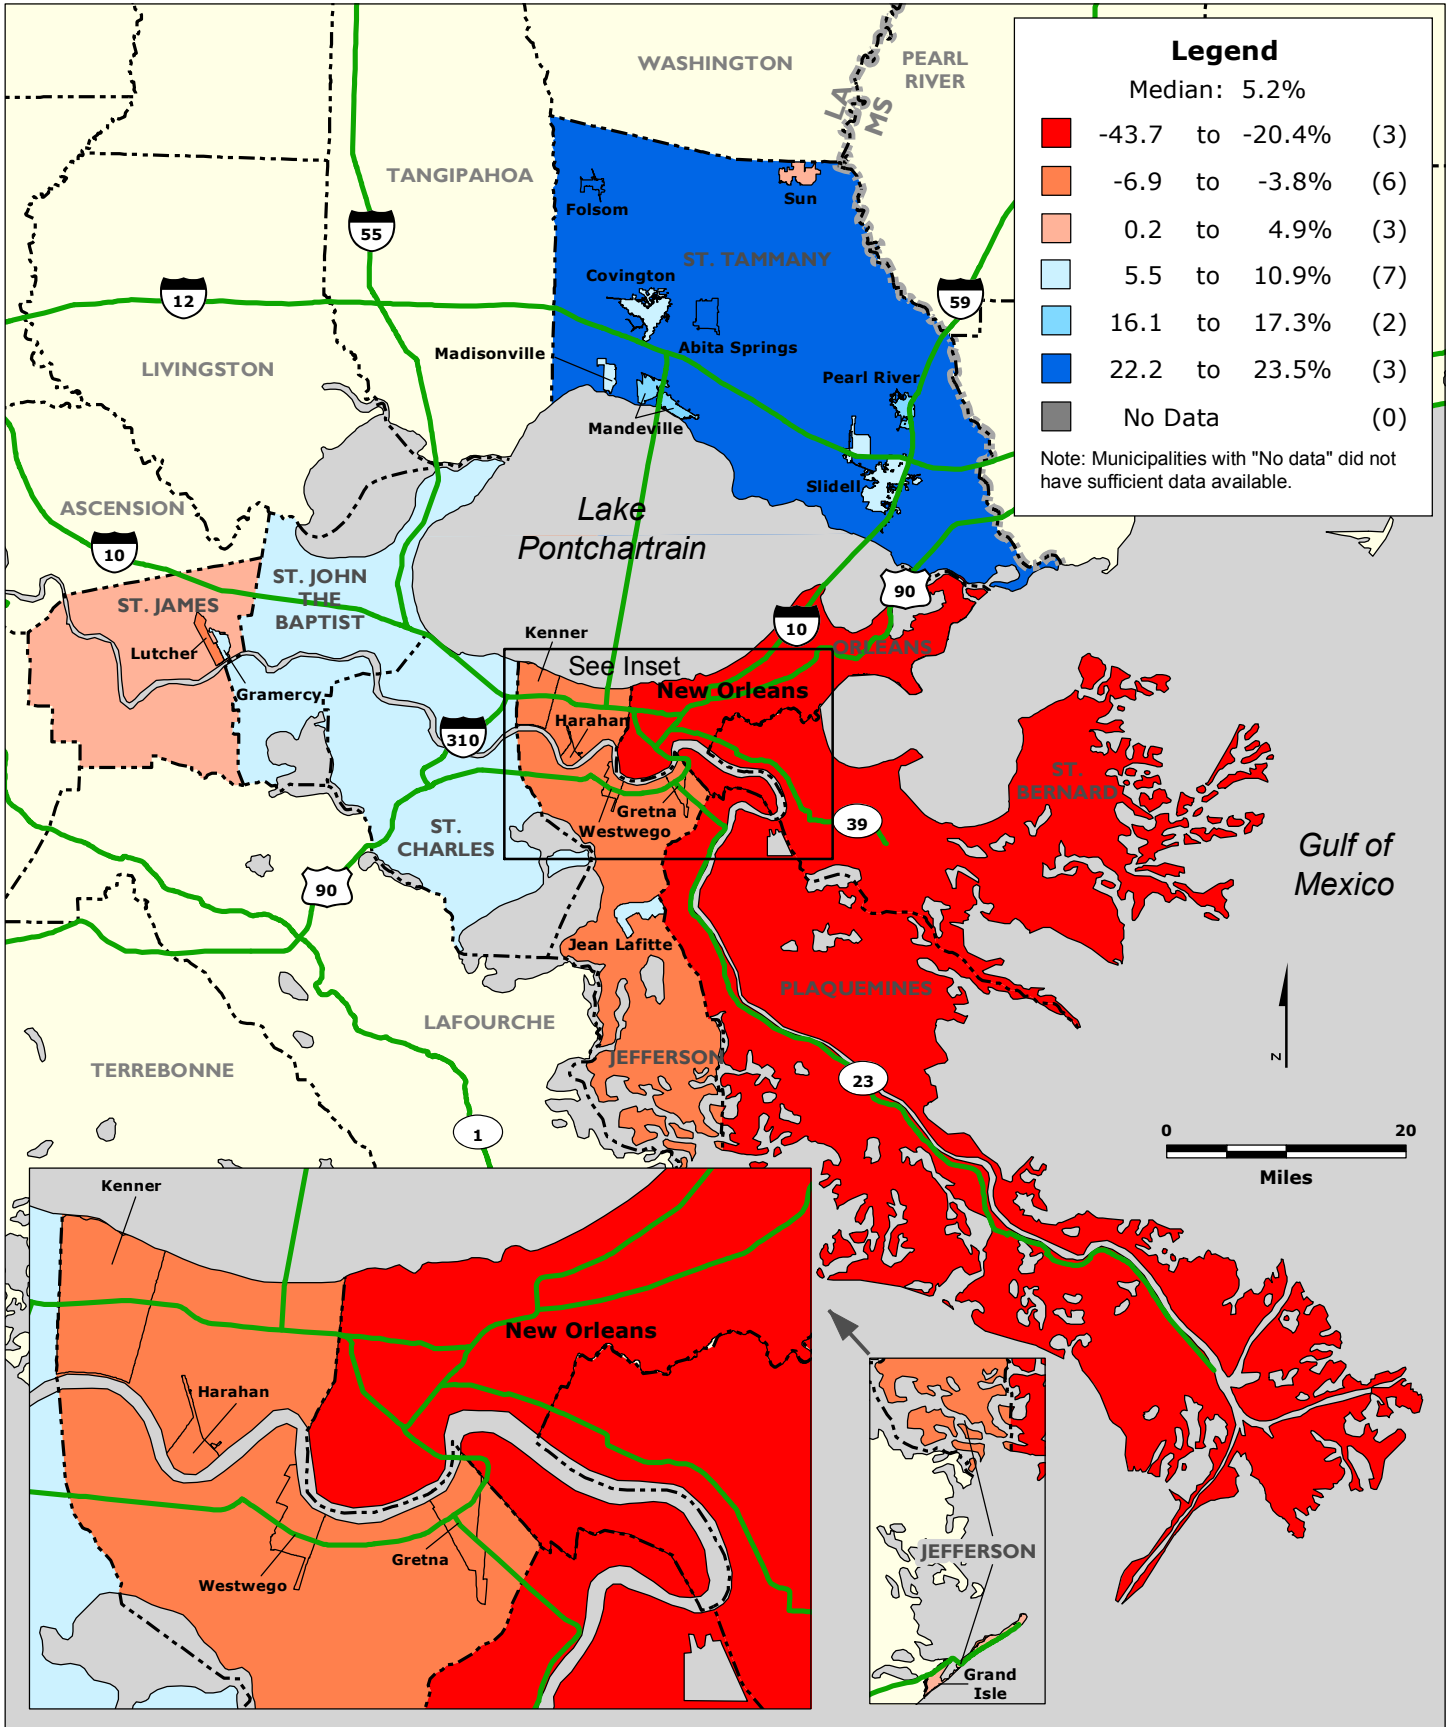

NEW ORLEANS REGION: Percentage Change in Population by Municipality and Parish Unincorporated Area, 2003-2008

Data Source: U.S. Census Bureau.