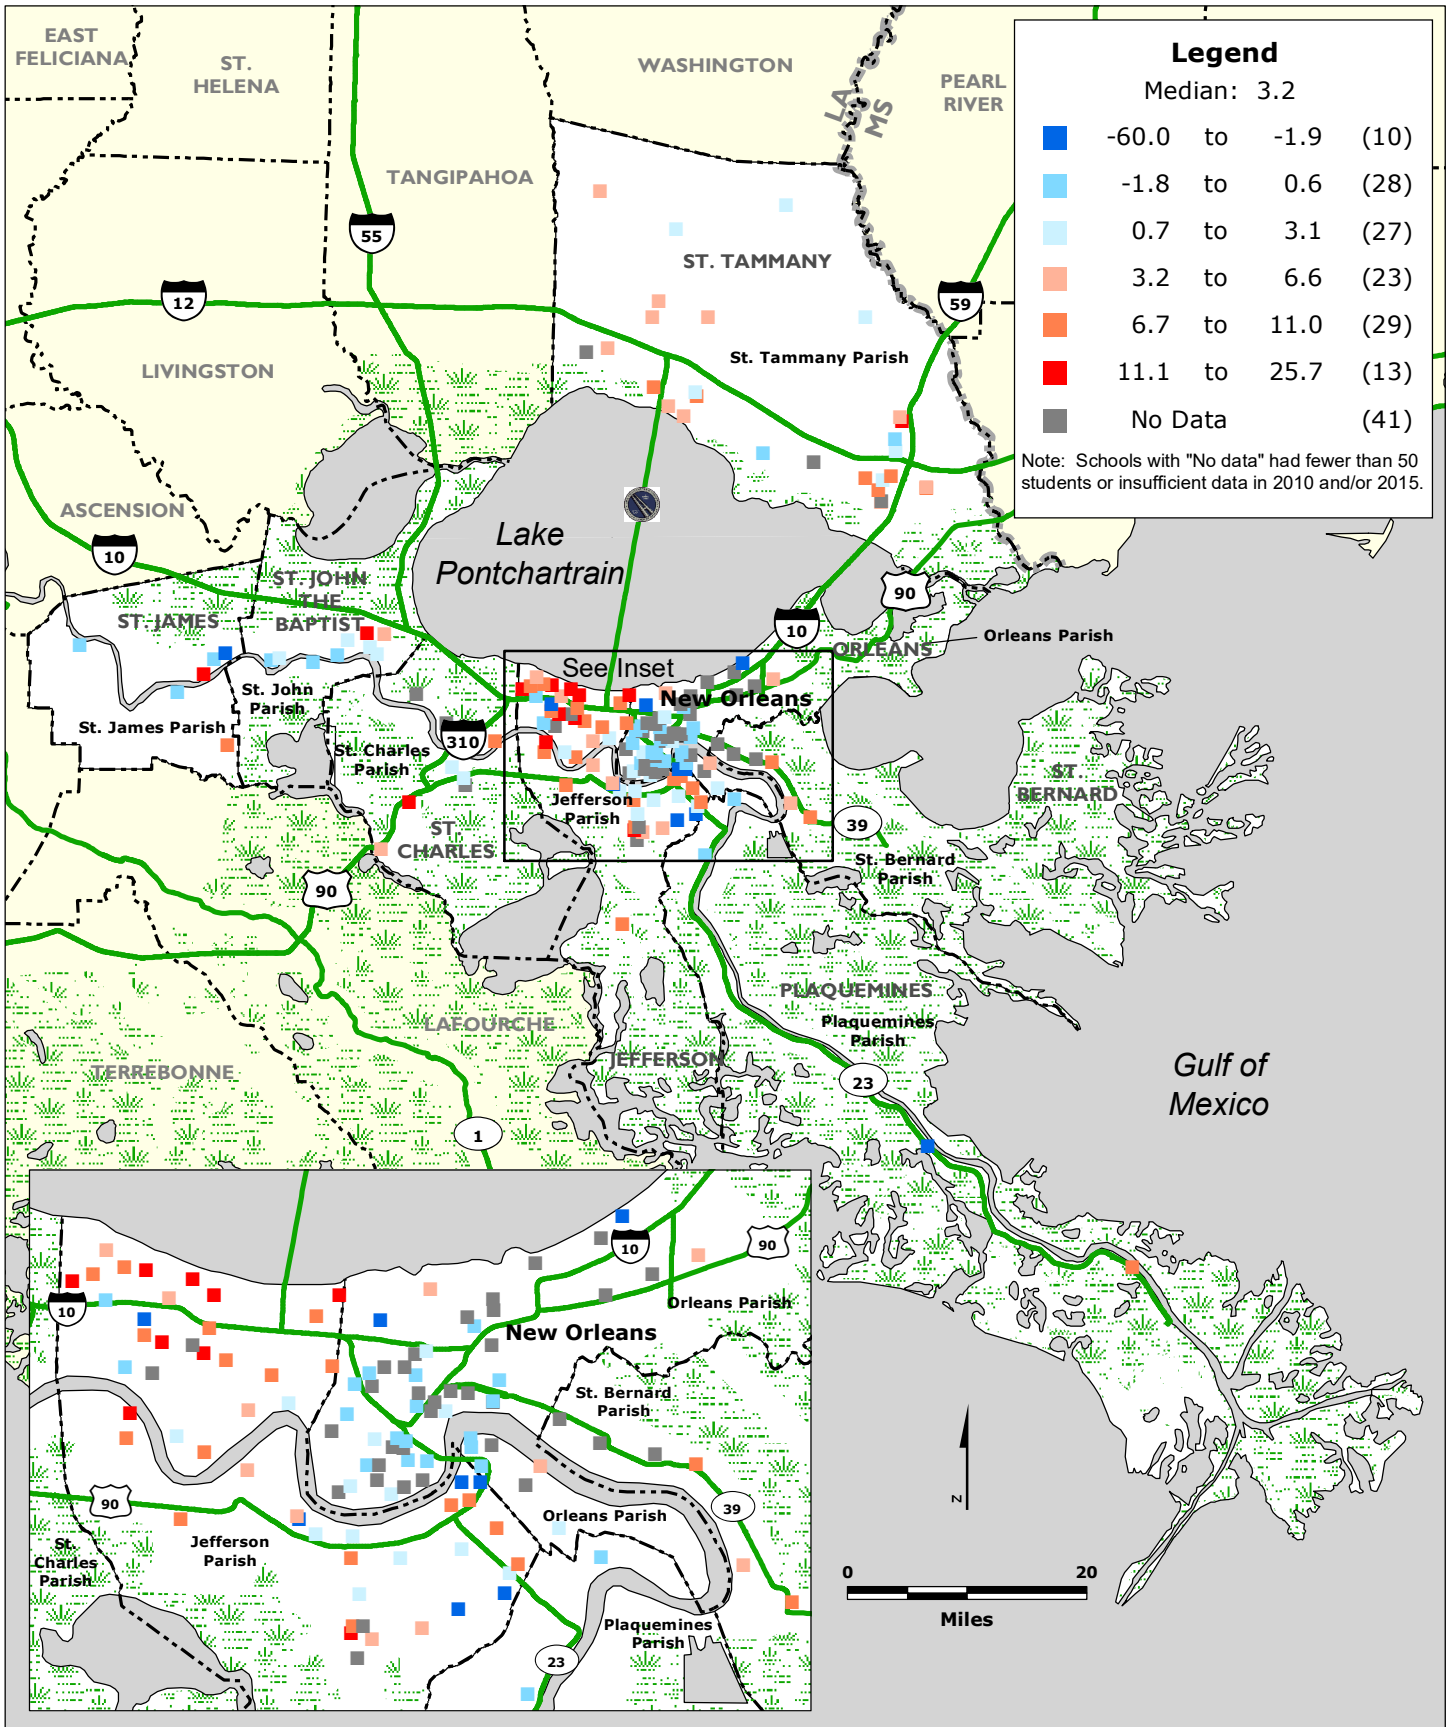

NEW ORLEANS REGION: Percentage Point Change in the Share of Non-Asian Minority Students by Elementary School, 2010-2015

Data Source: National Center for Education Statistics.