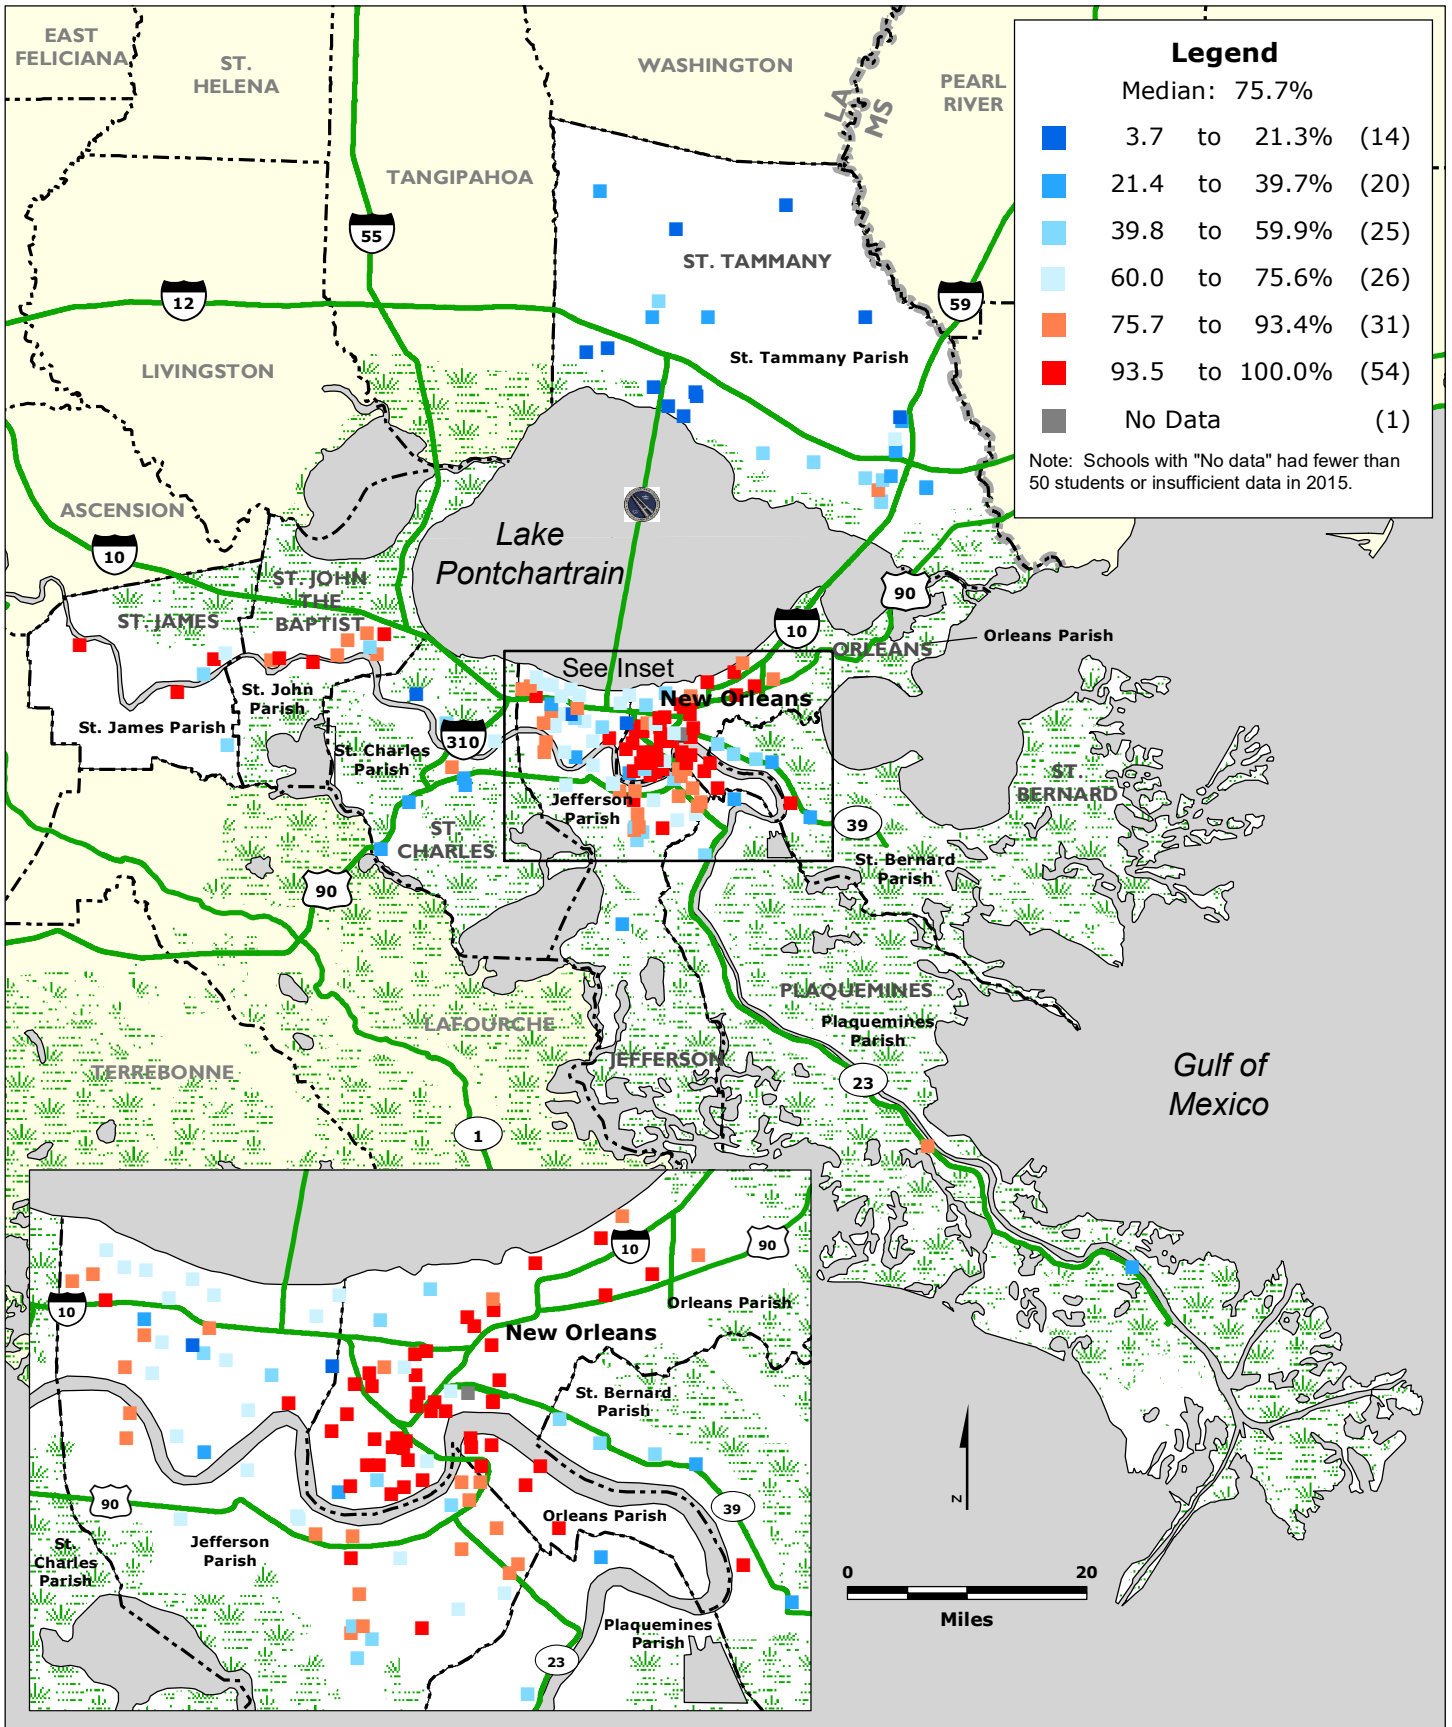

# NEW ORLEANS REGION: Percentage Non-Asian Minority Students by Elementary School, 2015

Data Source: National Center for Education Statistics.