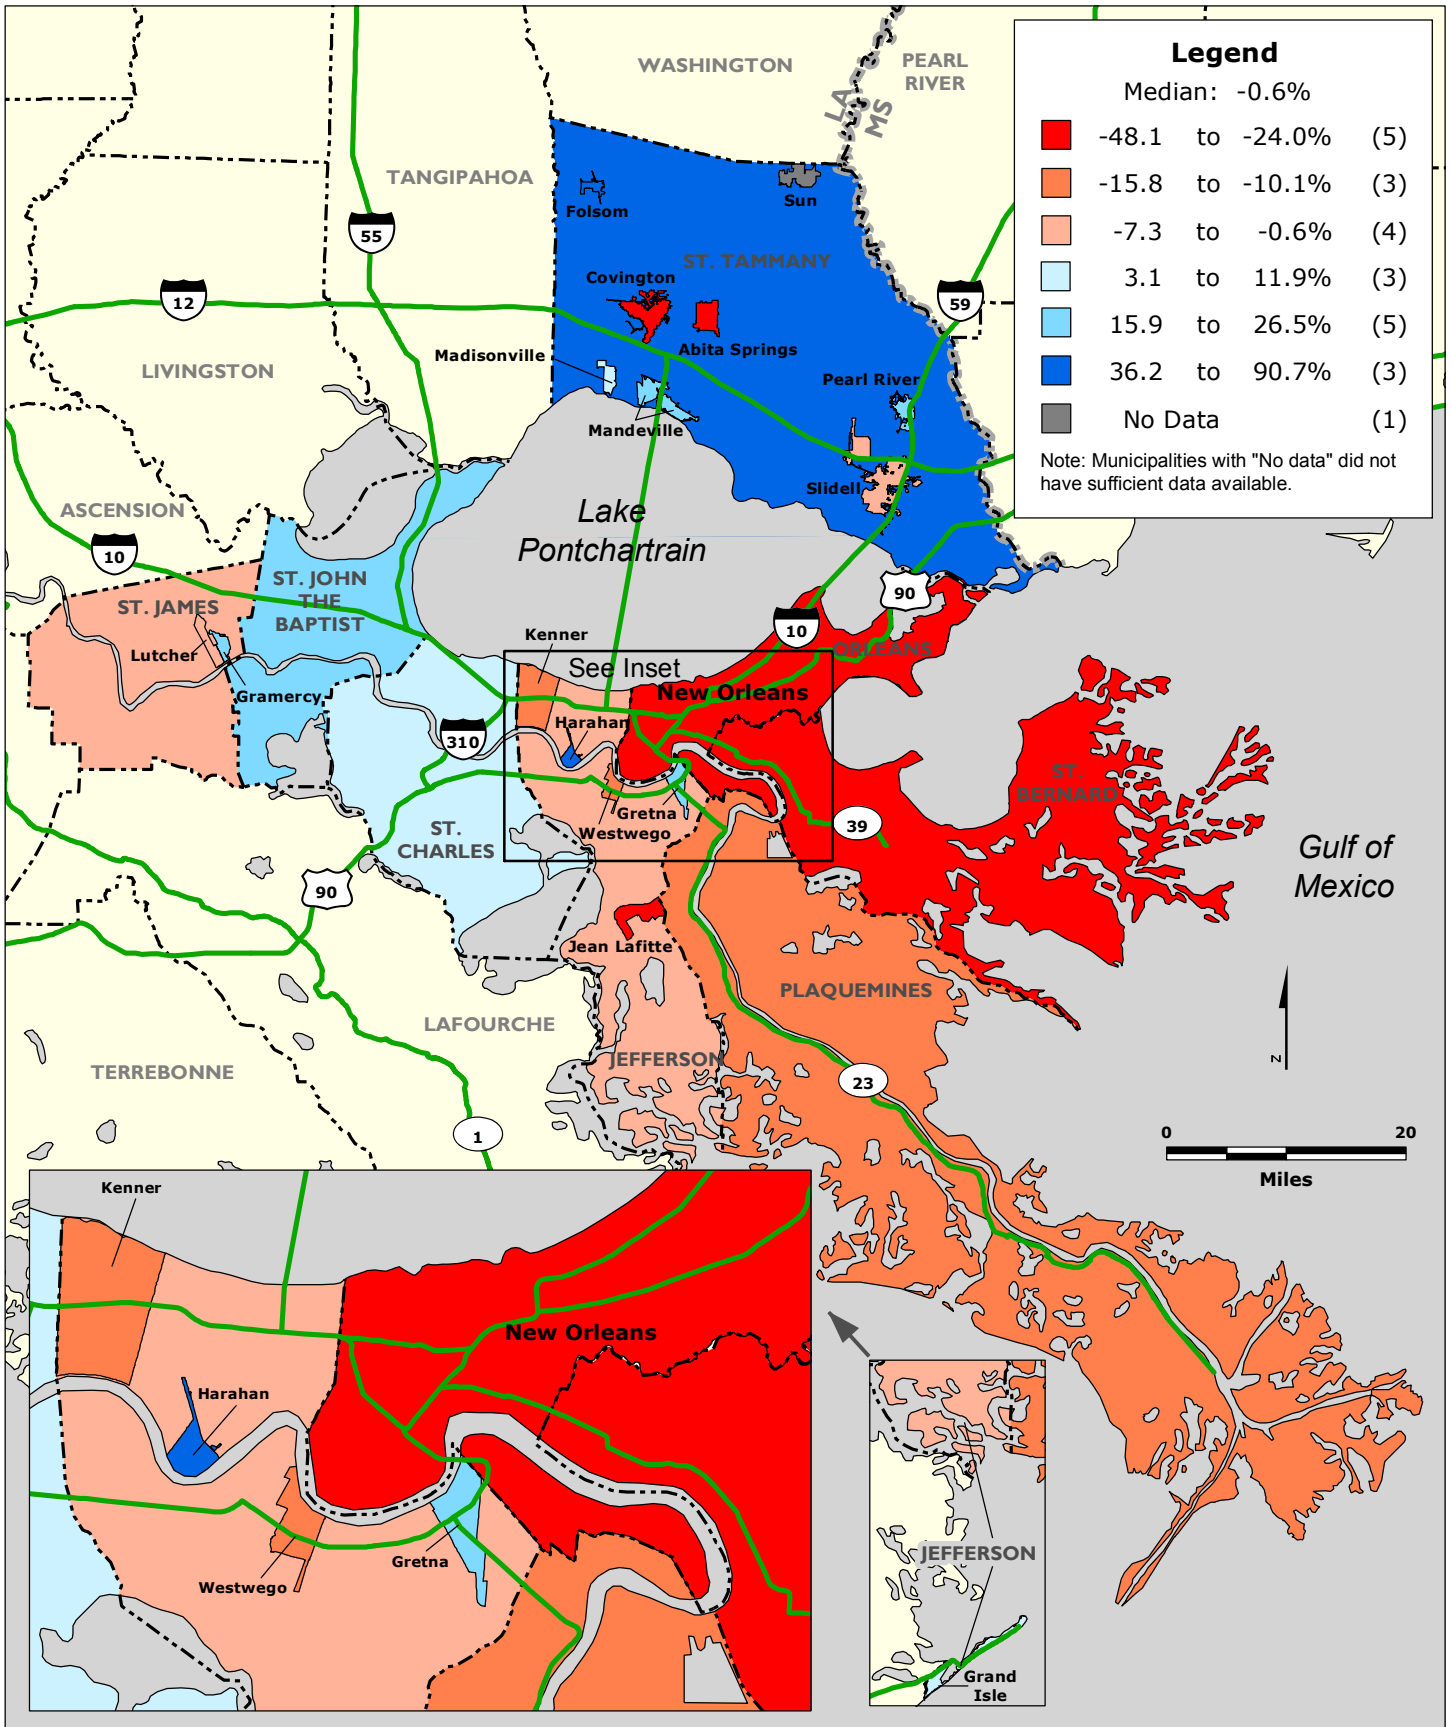

NEW ORLEANS REGION: Percentage Change in Jobs by Municipality and Parish Unincorporated Area, 2003-2008

Data Source: U.S. Census Bureau, Local Employment Dynamics.