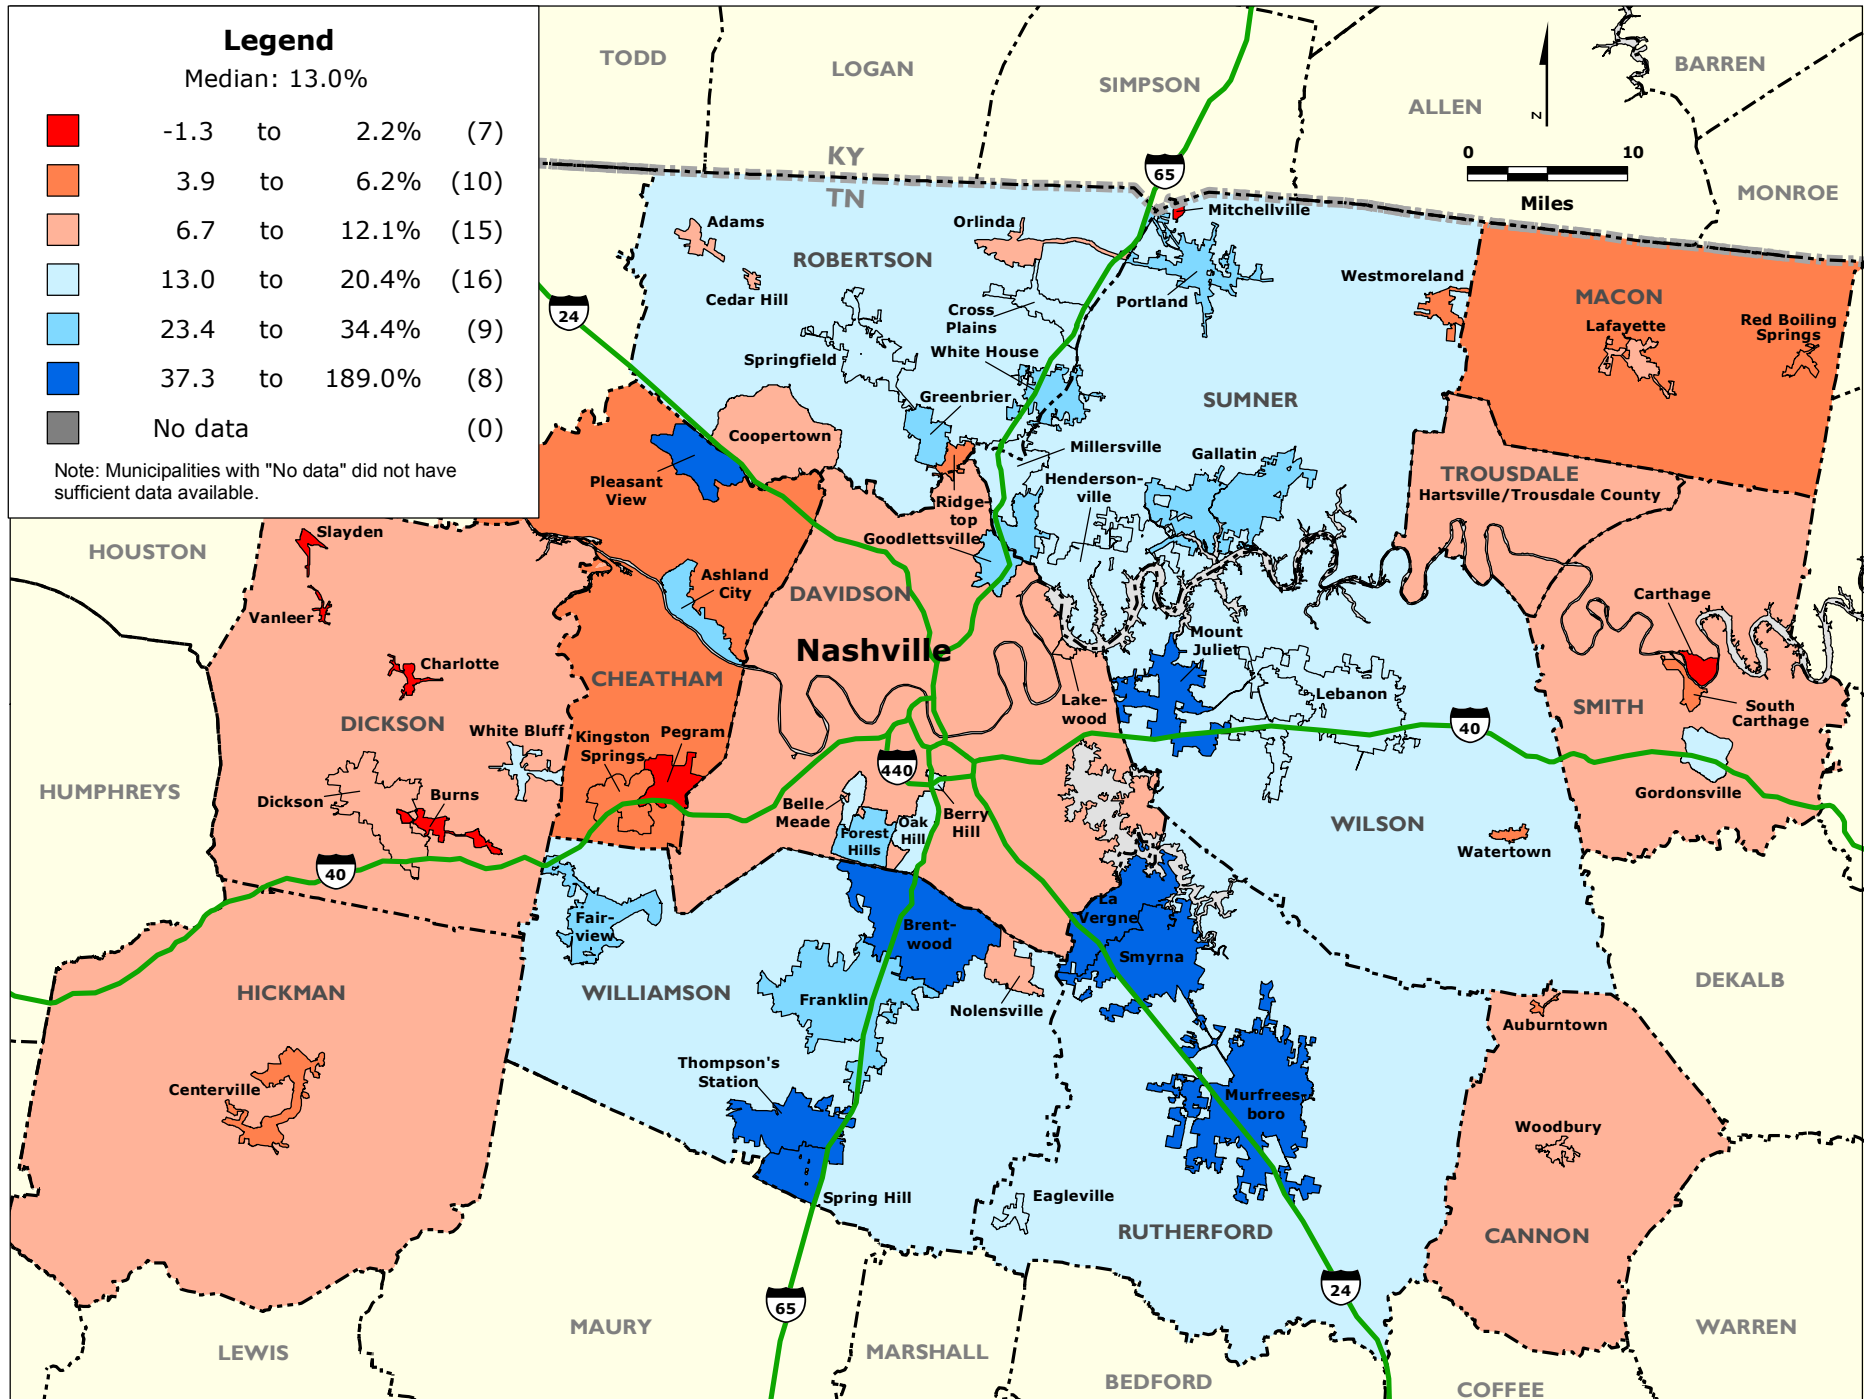

NASHVILLE REGION: Percentage Change in Population by Municipality and County Unincorporated Area, 2000-2008

Data Source: U.S. Census Bureau.