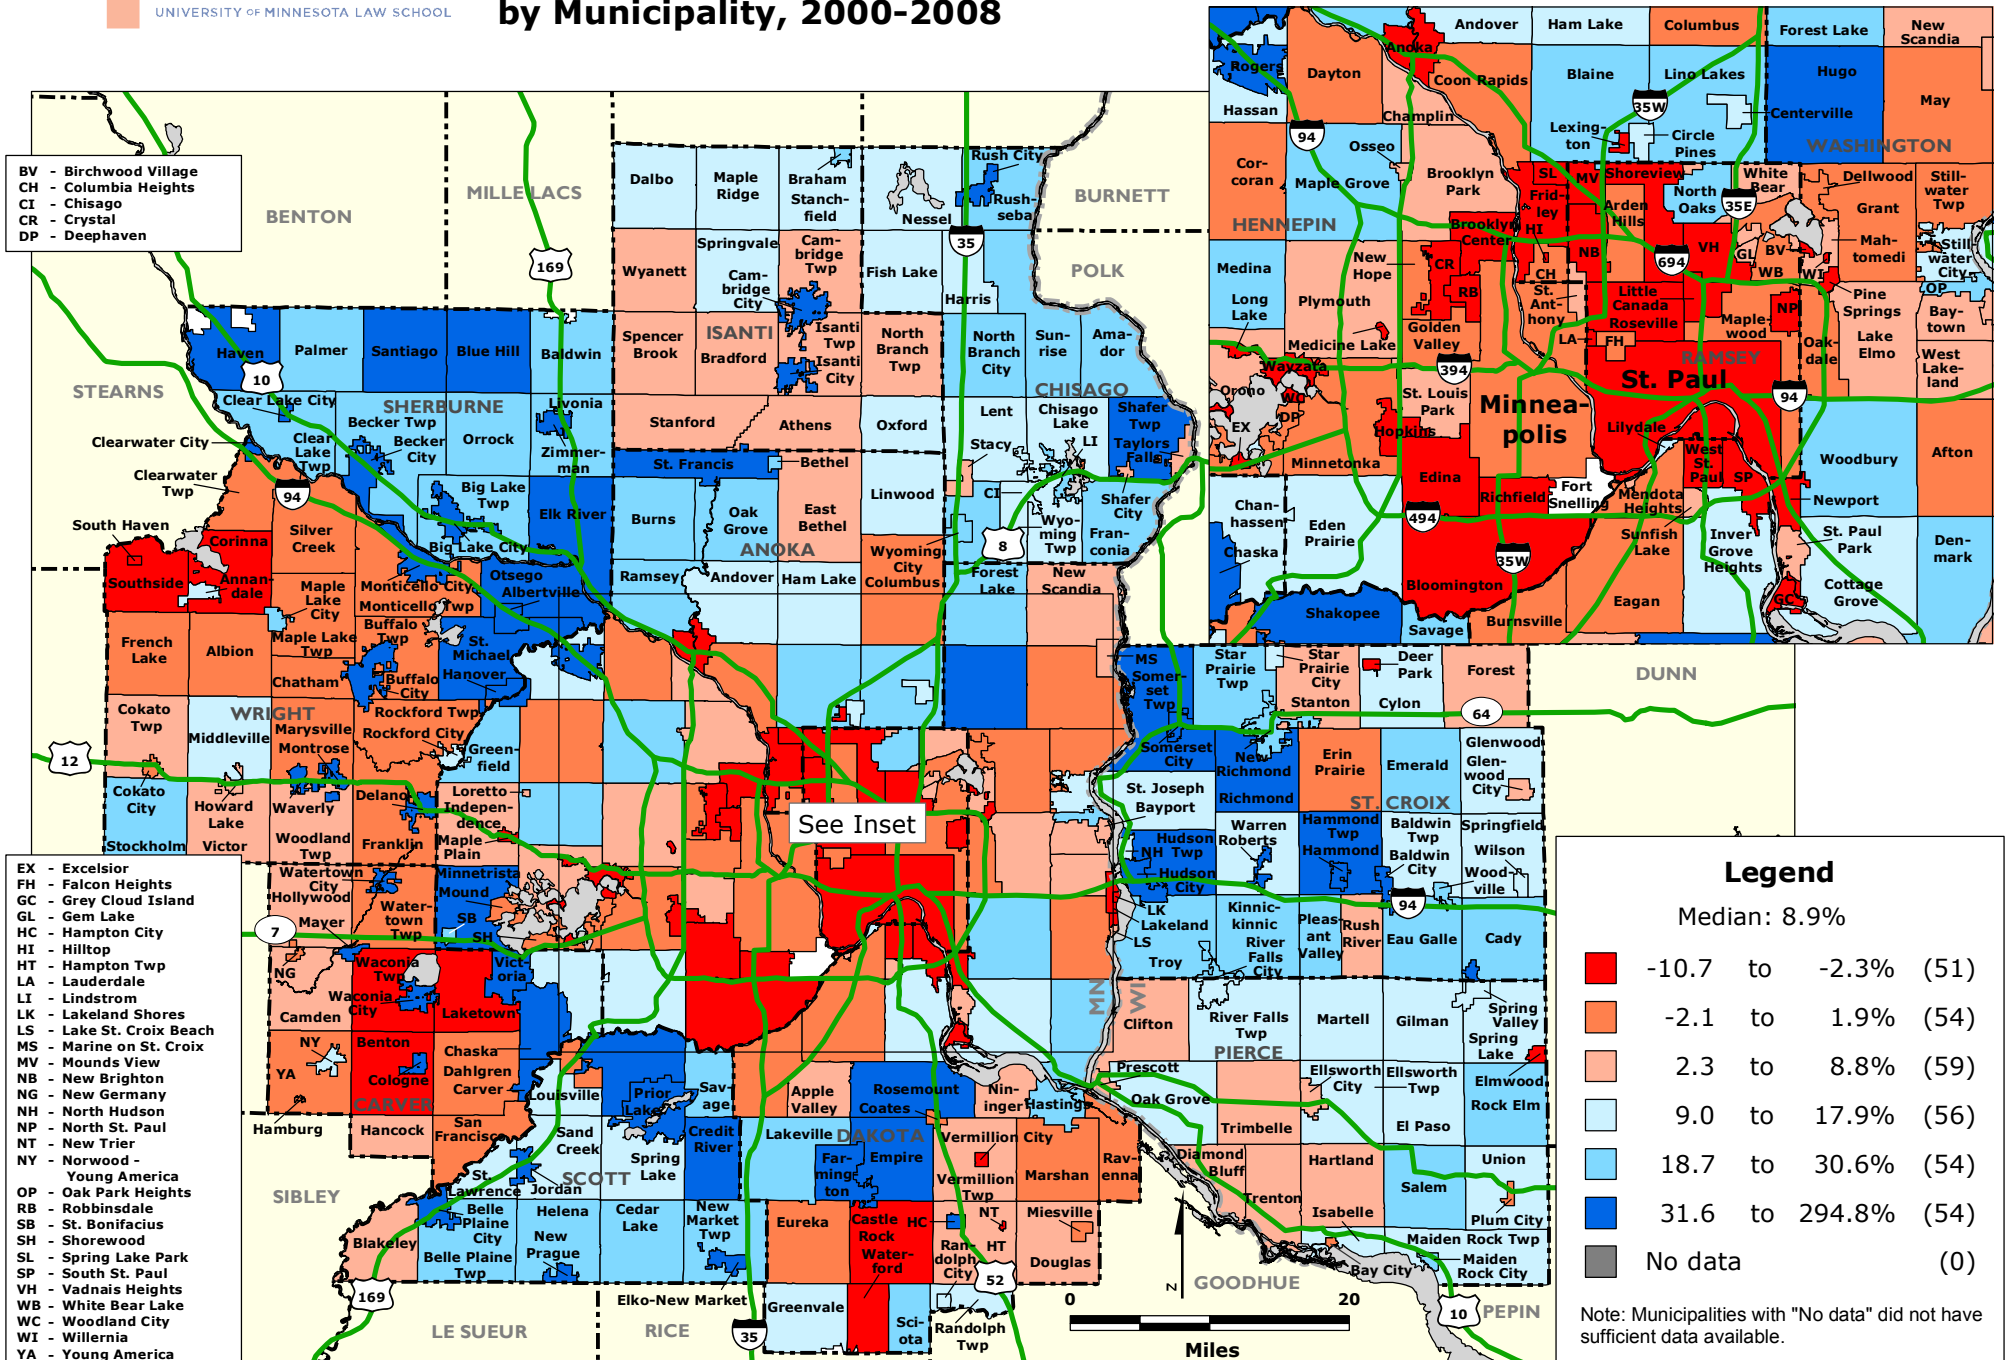

MINNEAPOLIS-SAINT PAUL REGION: Percentage Change in Population by Municipality, 2000-2008

BV - Birchwood Village
CH - Columbia Heights
CI - Chisago
CR - Crystal
DP - Deephaven

EX - Excelsior
FH - Falcon Heights
GC - Grey Cloud Island
GL - Gem Lake
HC - Hampton City
HI - Hilltop
HT - Hampton Twp
LA - Lauderdale
LI - Lindstrom
LK - Lakeland Shores
LS - Lake St. Croix Beach
MS - Marine on St. Croix
MV - Mounds View
NB - New Brighton
NG - New Germany
NH - North Hudson
NP - North St. Paul
NT - New Trier
NY - Norwood
YA - Young America
OP - Oak Park Heights
RB - Robbinsdale
SB - St. Bonifacius
SH - Shorewood
SL - Spring Lake Park
SP - South St. Paul
VH - Vadnais Heights
WB - White Bear Lake
WC - Woodland City
WT - Willernia
YA - Young America

See Inset