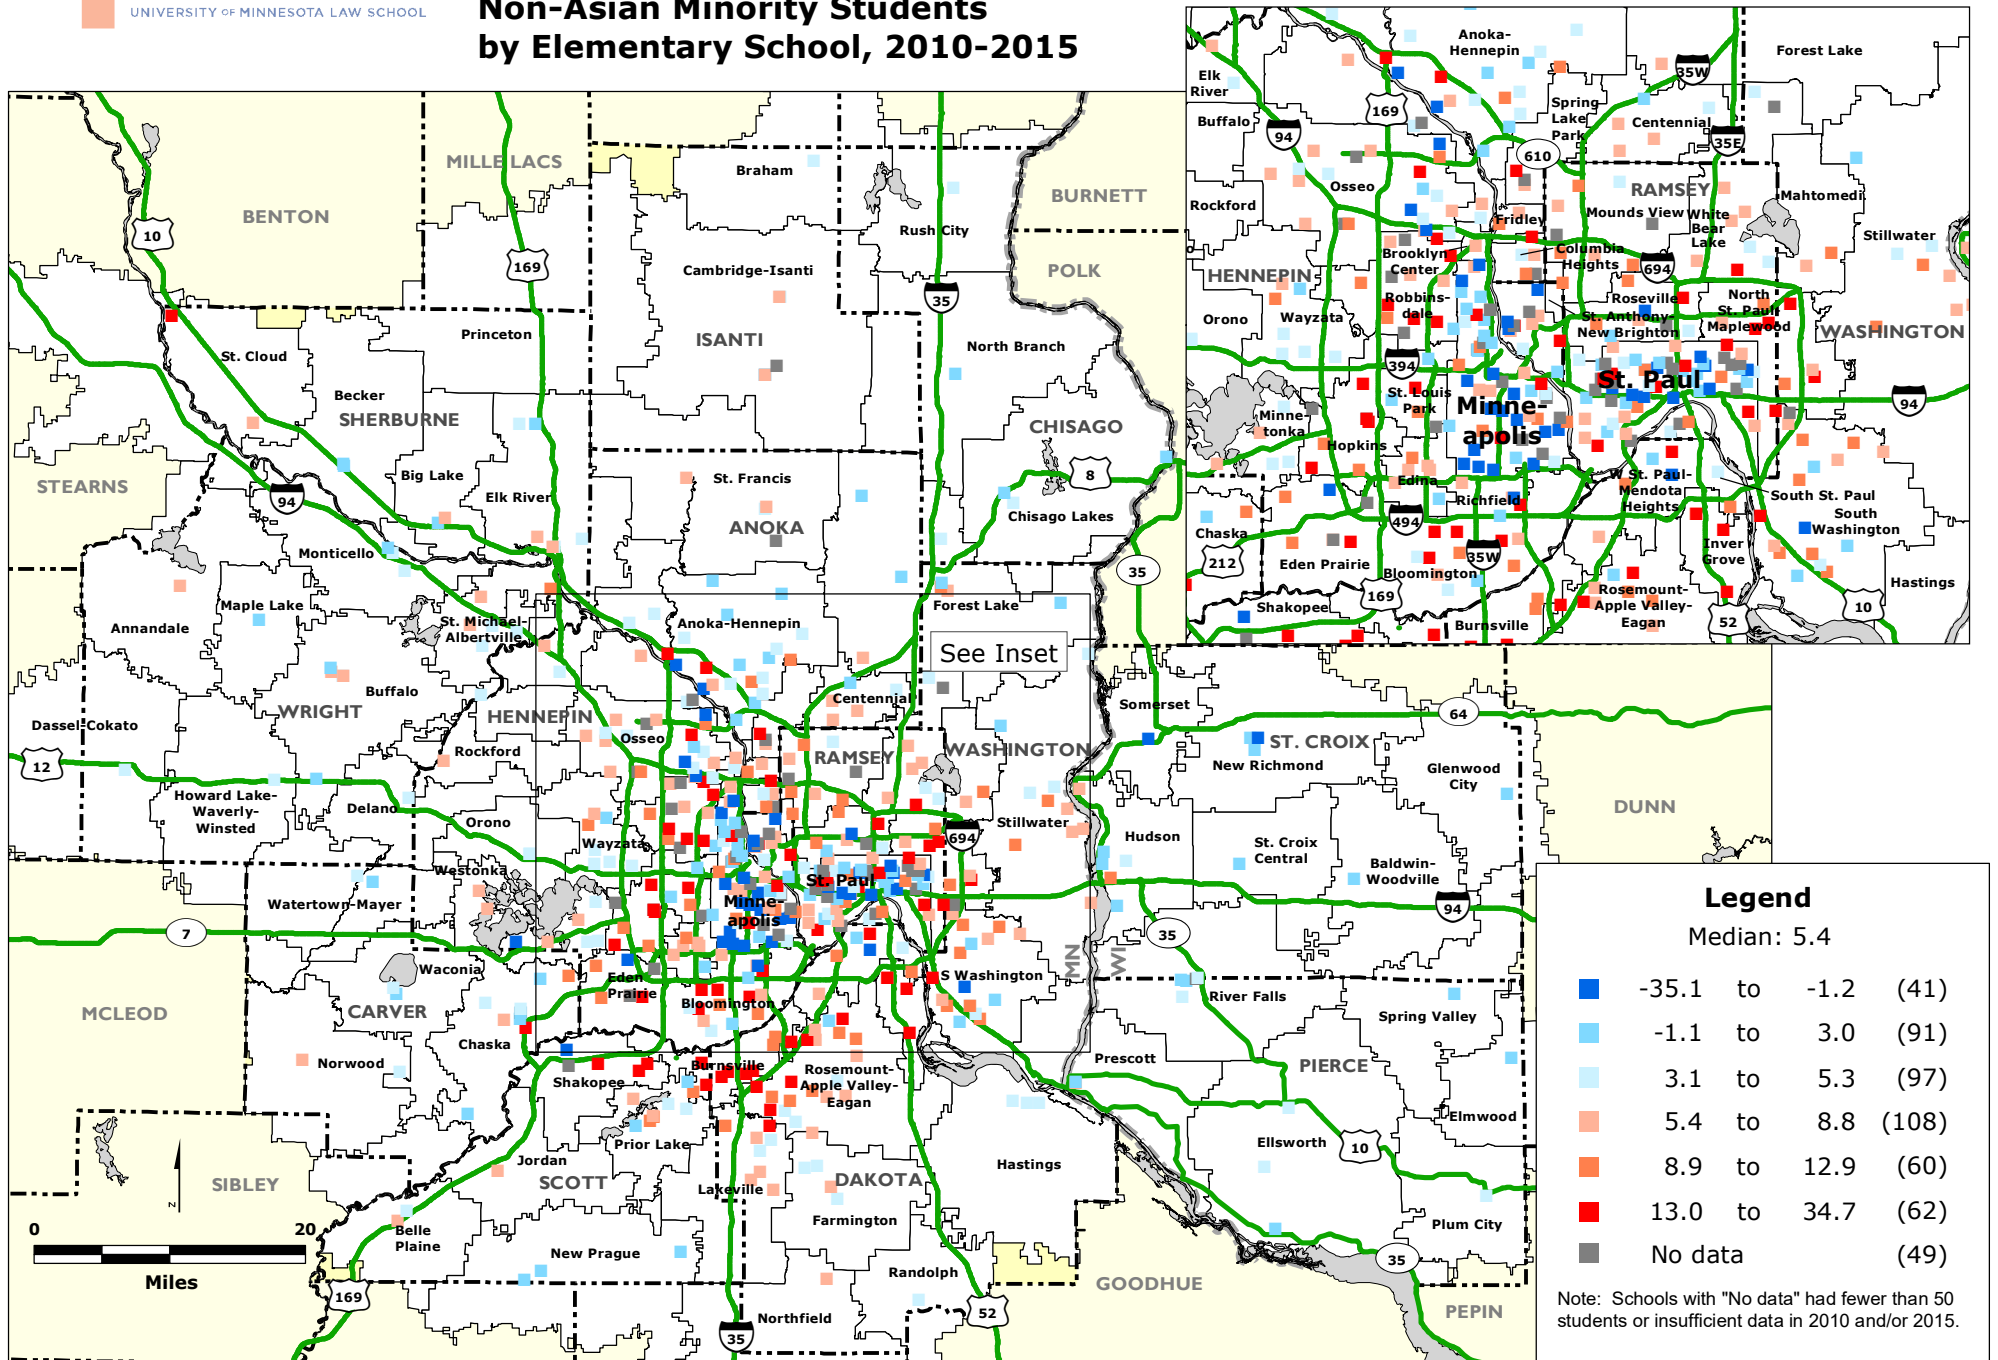

MINNEAPOLIS-SAINT PAUL REGION: Percentage Point Change in the Share of Non-Asian Minority Students by Elementary School, 2010-2015

Data Source: National Center for Education Statistics.