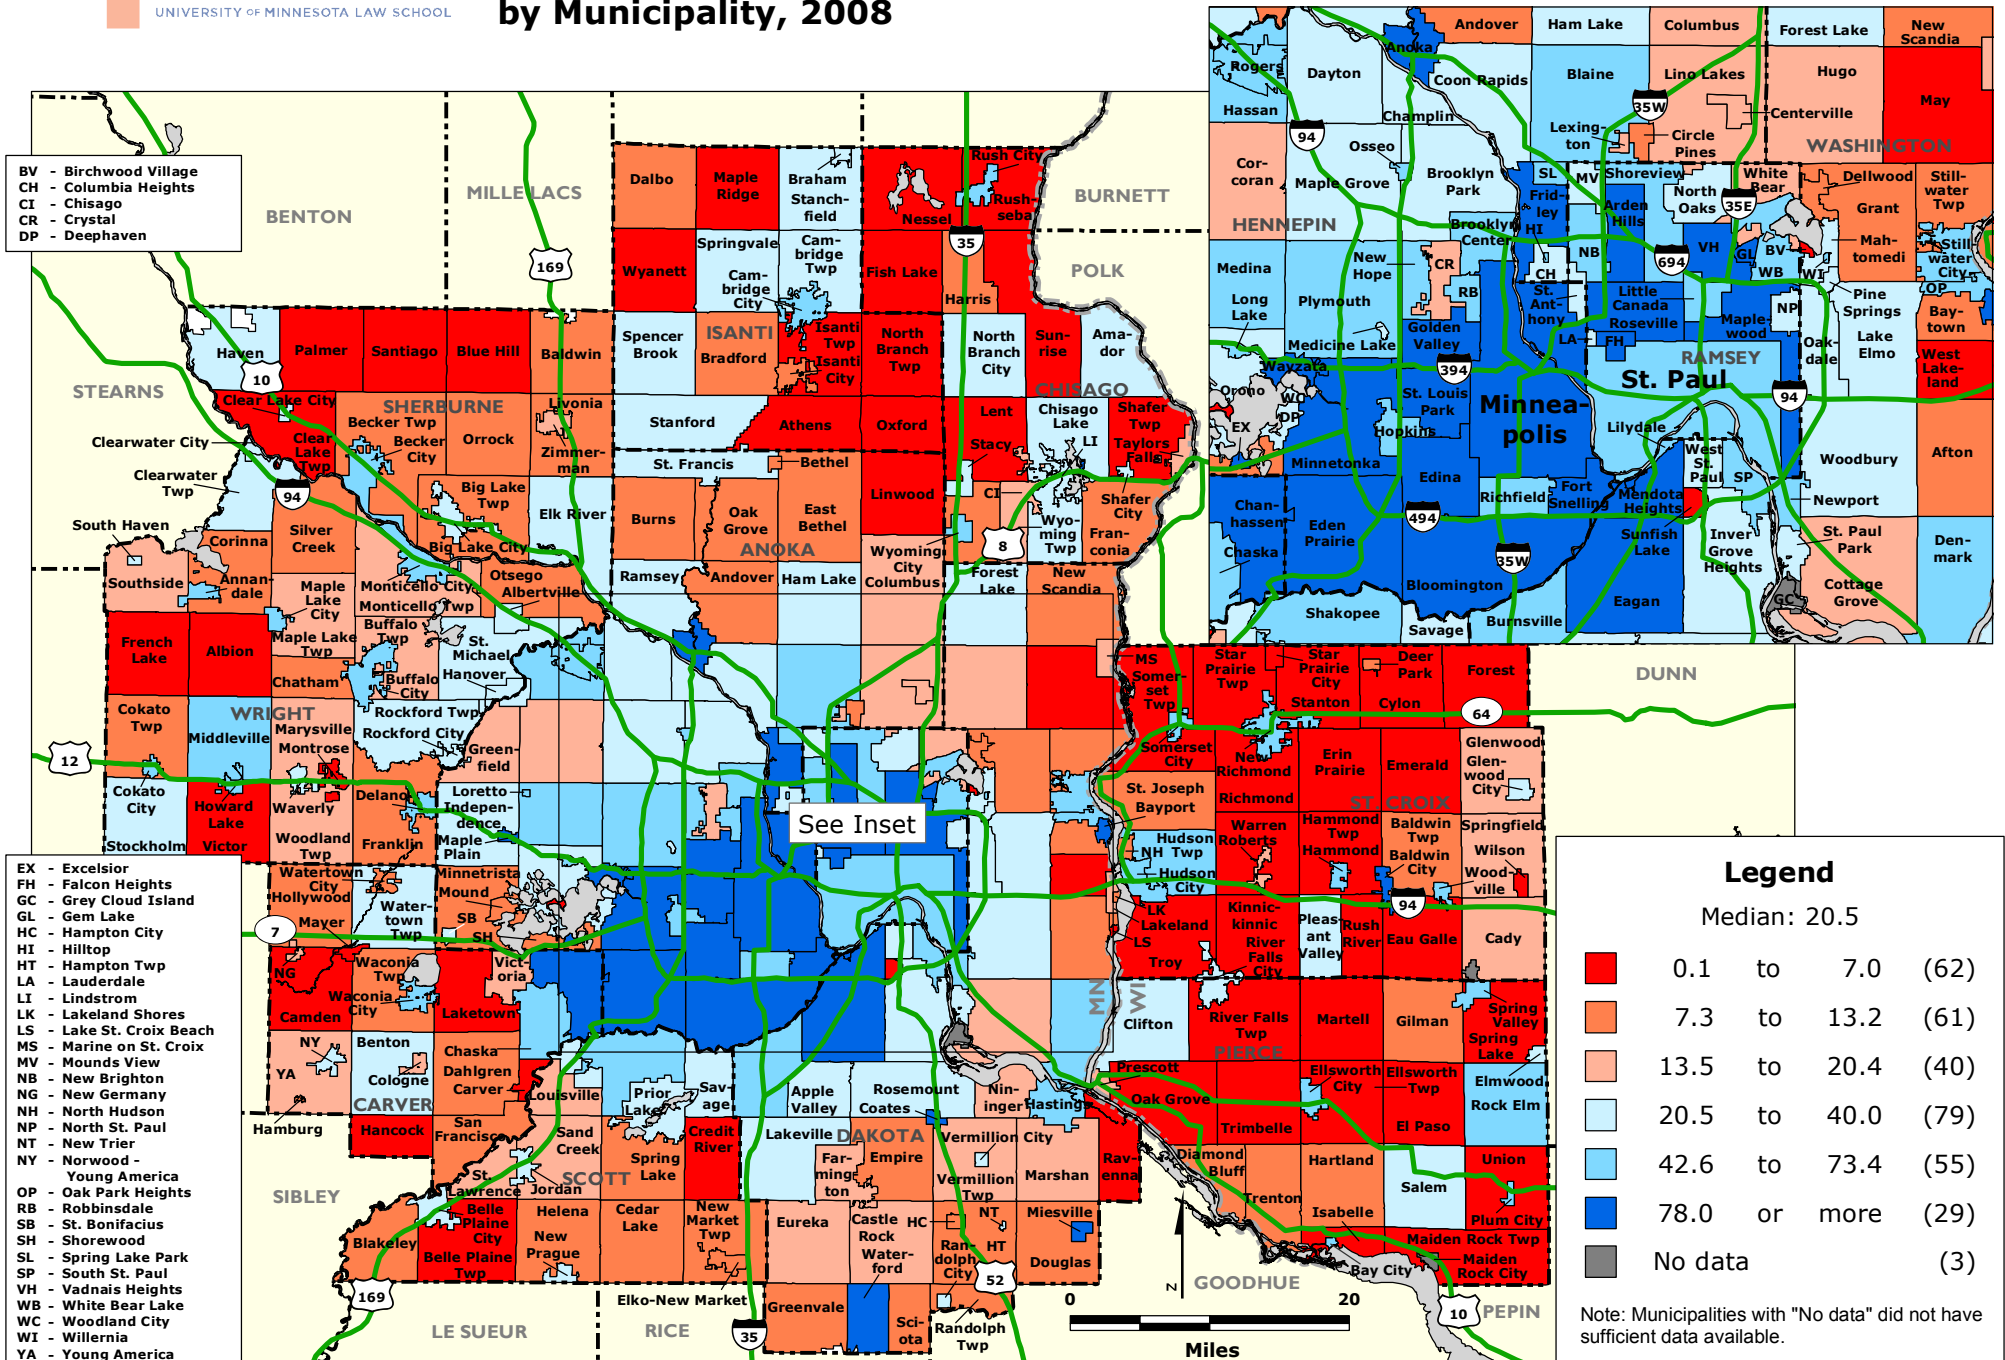

# MINNEAPOLIS-SAIN'T PAUL REGION: Jobs per 100 Residents by Municipality, 2008

BV - Birchwood Village  
CH - Columbia Heights  
CI - Chisago  
CR - Crystal  
DP - Deephaven

EX - Excelsior  
FH - Falcon Heights  
GC - Grey Cloud Island  
GL - Gem Lake  
HC - Hampton City  
HI - Hilltop  
HT - Hampton Twp  
LA - Lauderdale  
LI - Lindstrom  
LK - Lakeland Shores  
LS - Lake St. Croix Beach  
MS - Marine on St. Croix  
MV - Mounds View  
NB - New Brighton  
NG - New Germany  
NH - North Hudson  
NP - North St. Paul  
NT - New Trier  
NY - Norwood  
YA - Young America  
OP - Oak Park Heights  
RB - Robbinsdale  
SB - St. Bonifacius  
SH - Shorewood  
SL - Spring Lake Park  
SP - South St. Paul  
VH - Vadnais Heights  
WB - White Bear Lake  
WC - Woodland City  
WT - Willernia  
YA - Young America

Data Source: U.S. Census Bureau, Local Employment Dynamics.