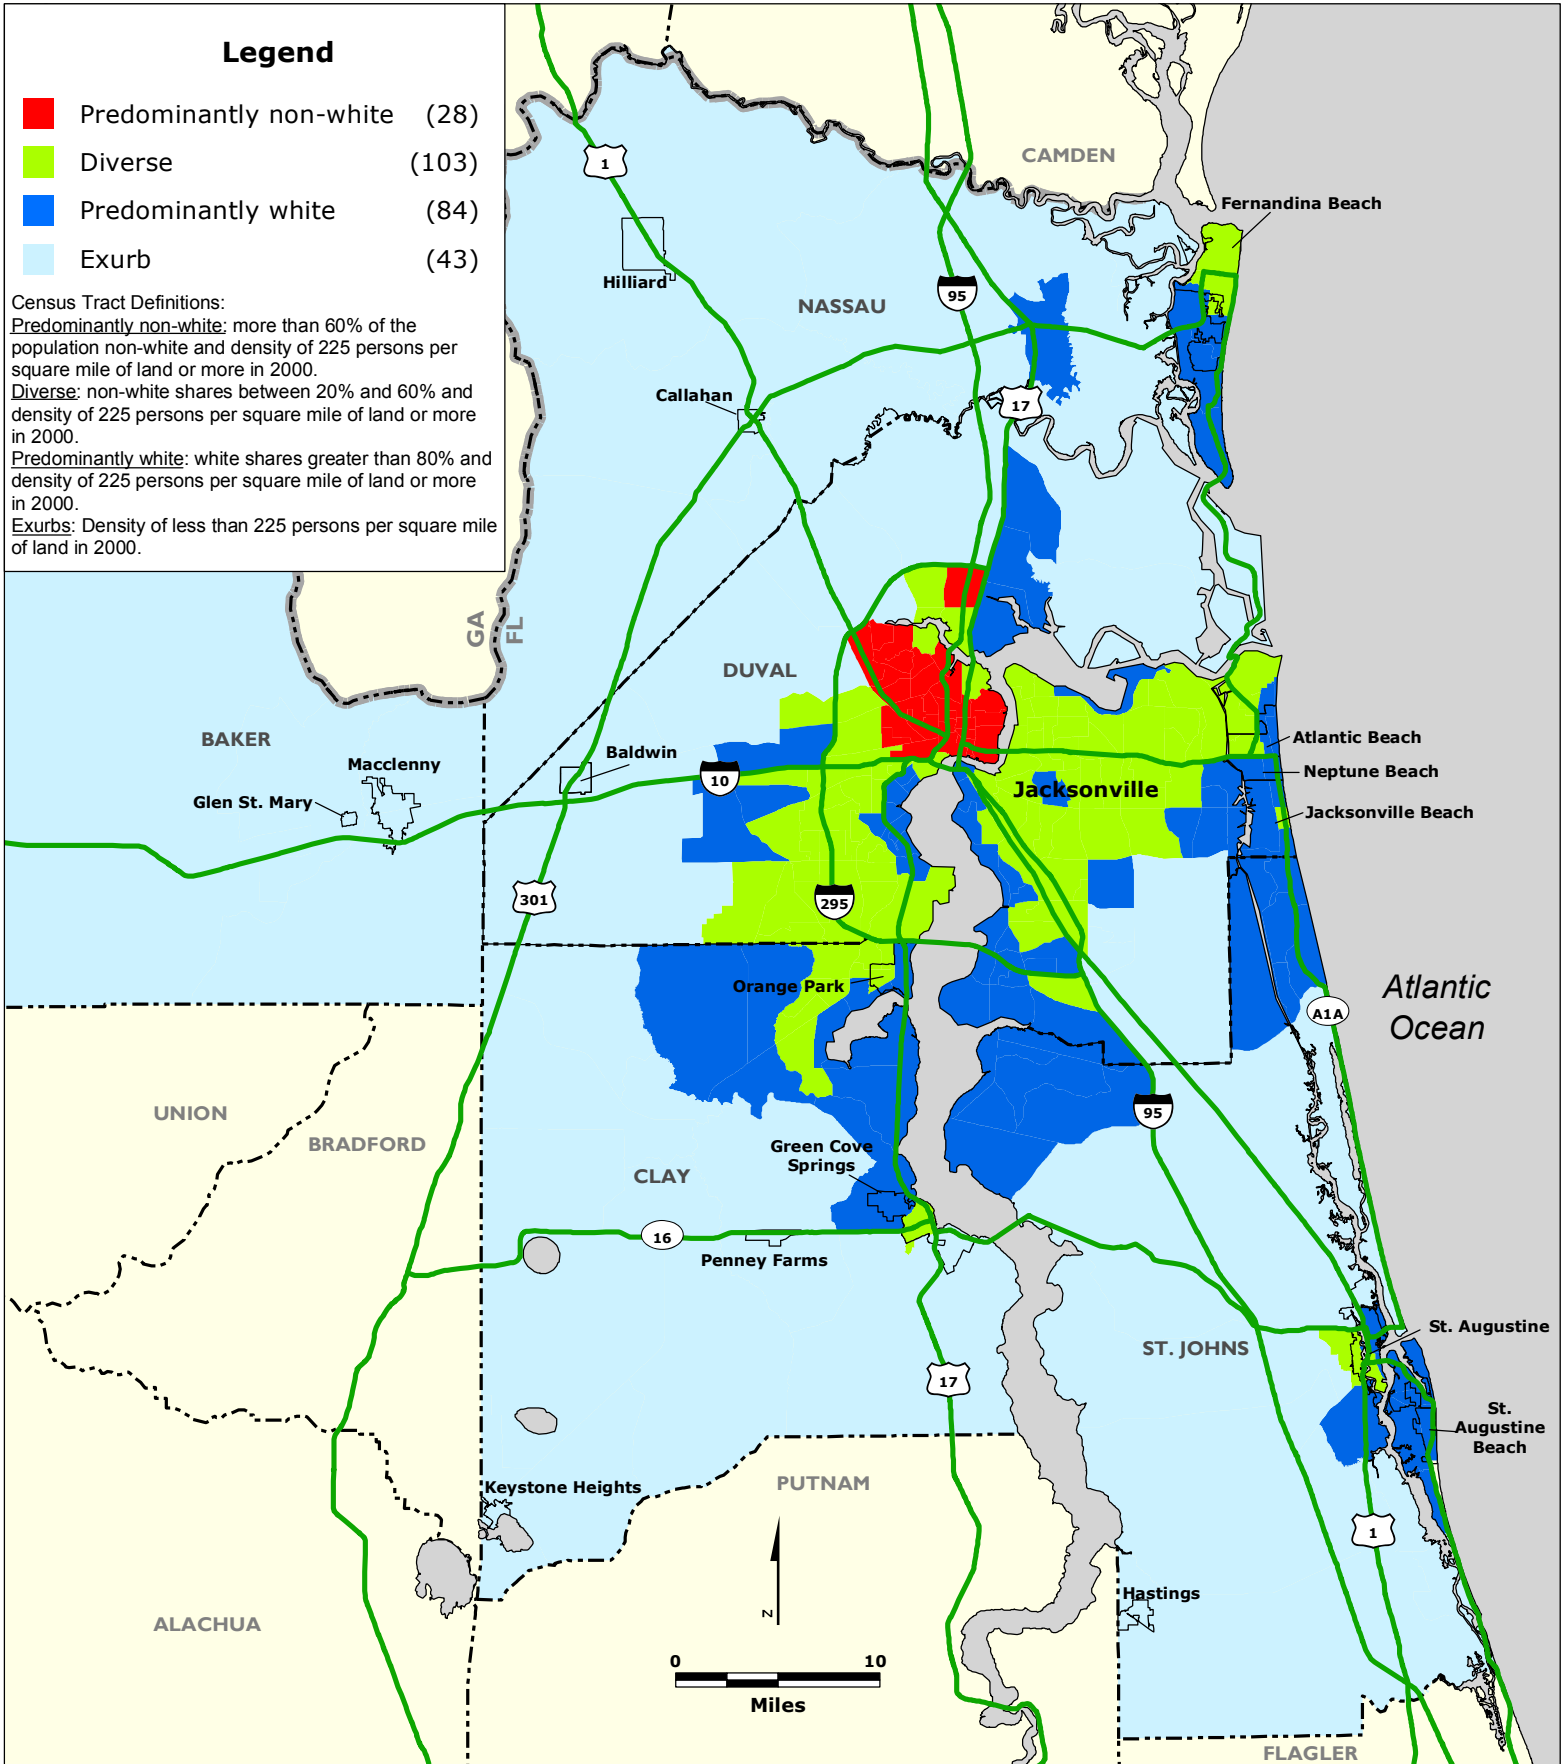

# JACKSONVILLE REGION: Community Type by Census Tract, 2000

Data Sources: U.S. Census Bureau; Geolytics NCDB.