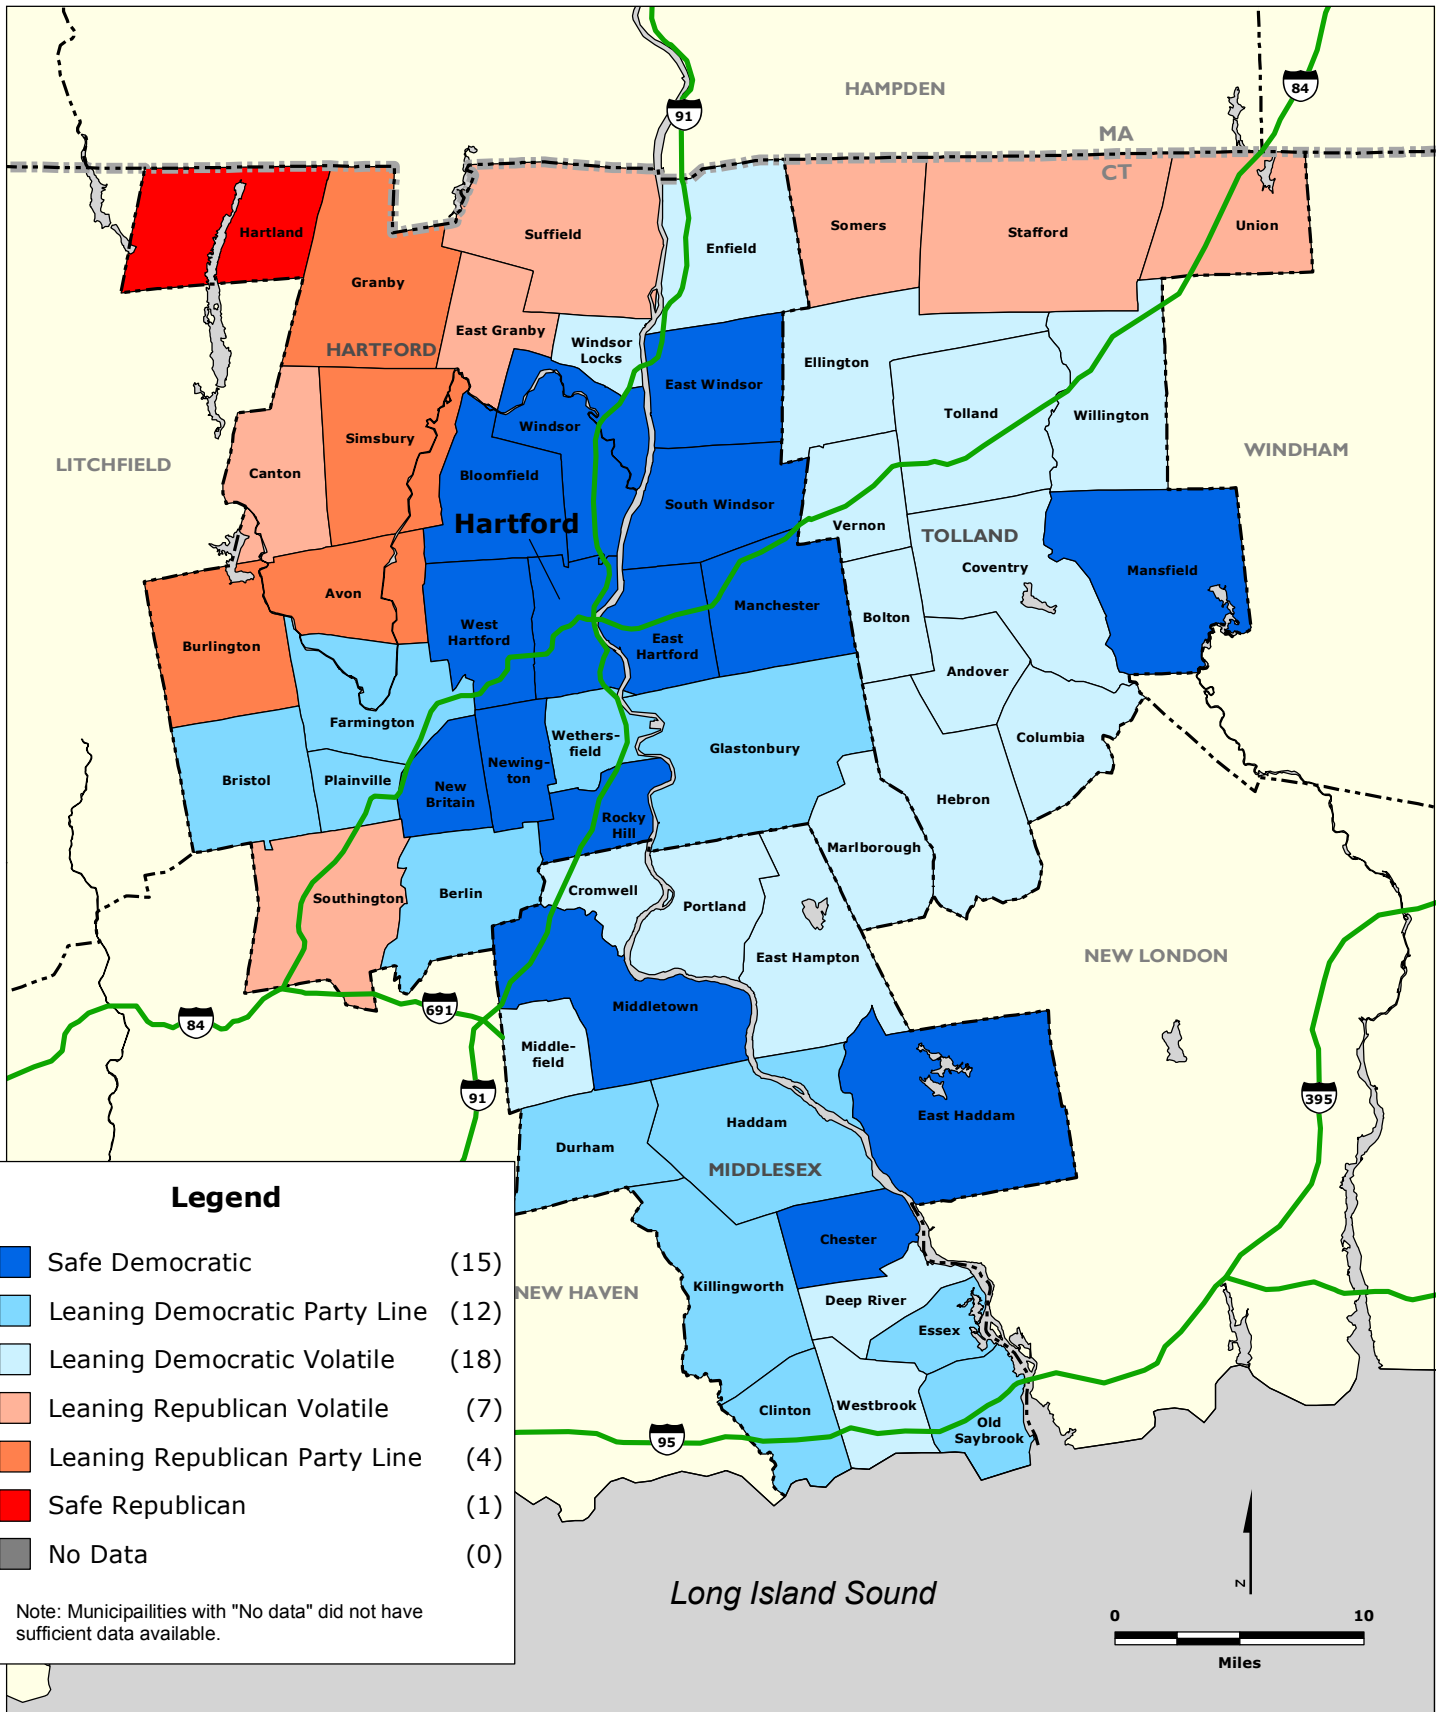

HARTFORD REGION: Party Preferences by Municipality based on Election Results for the year 2012

Data Source: Connecticut Secretary of State.