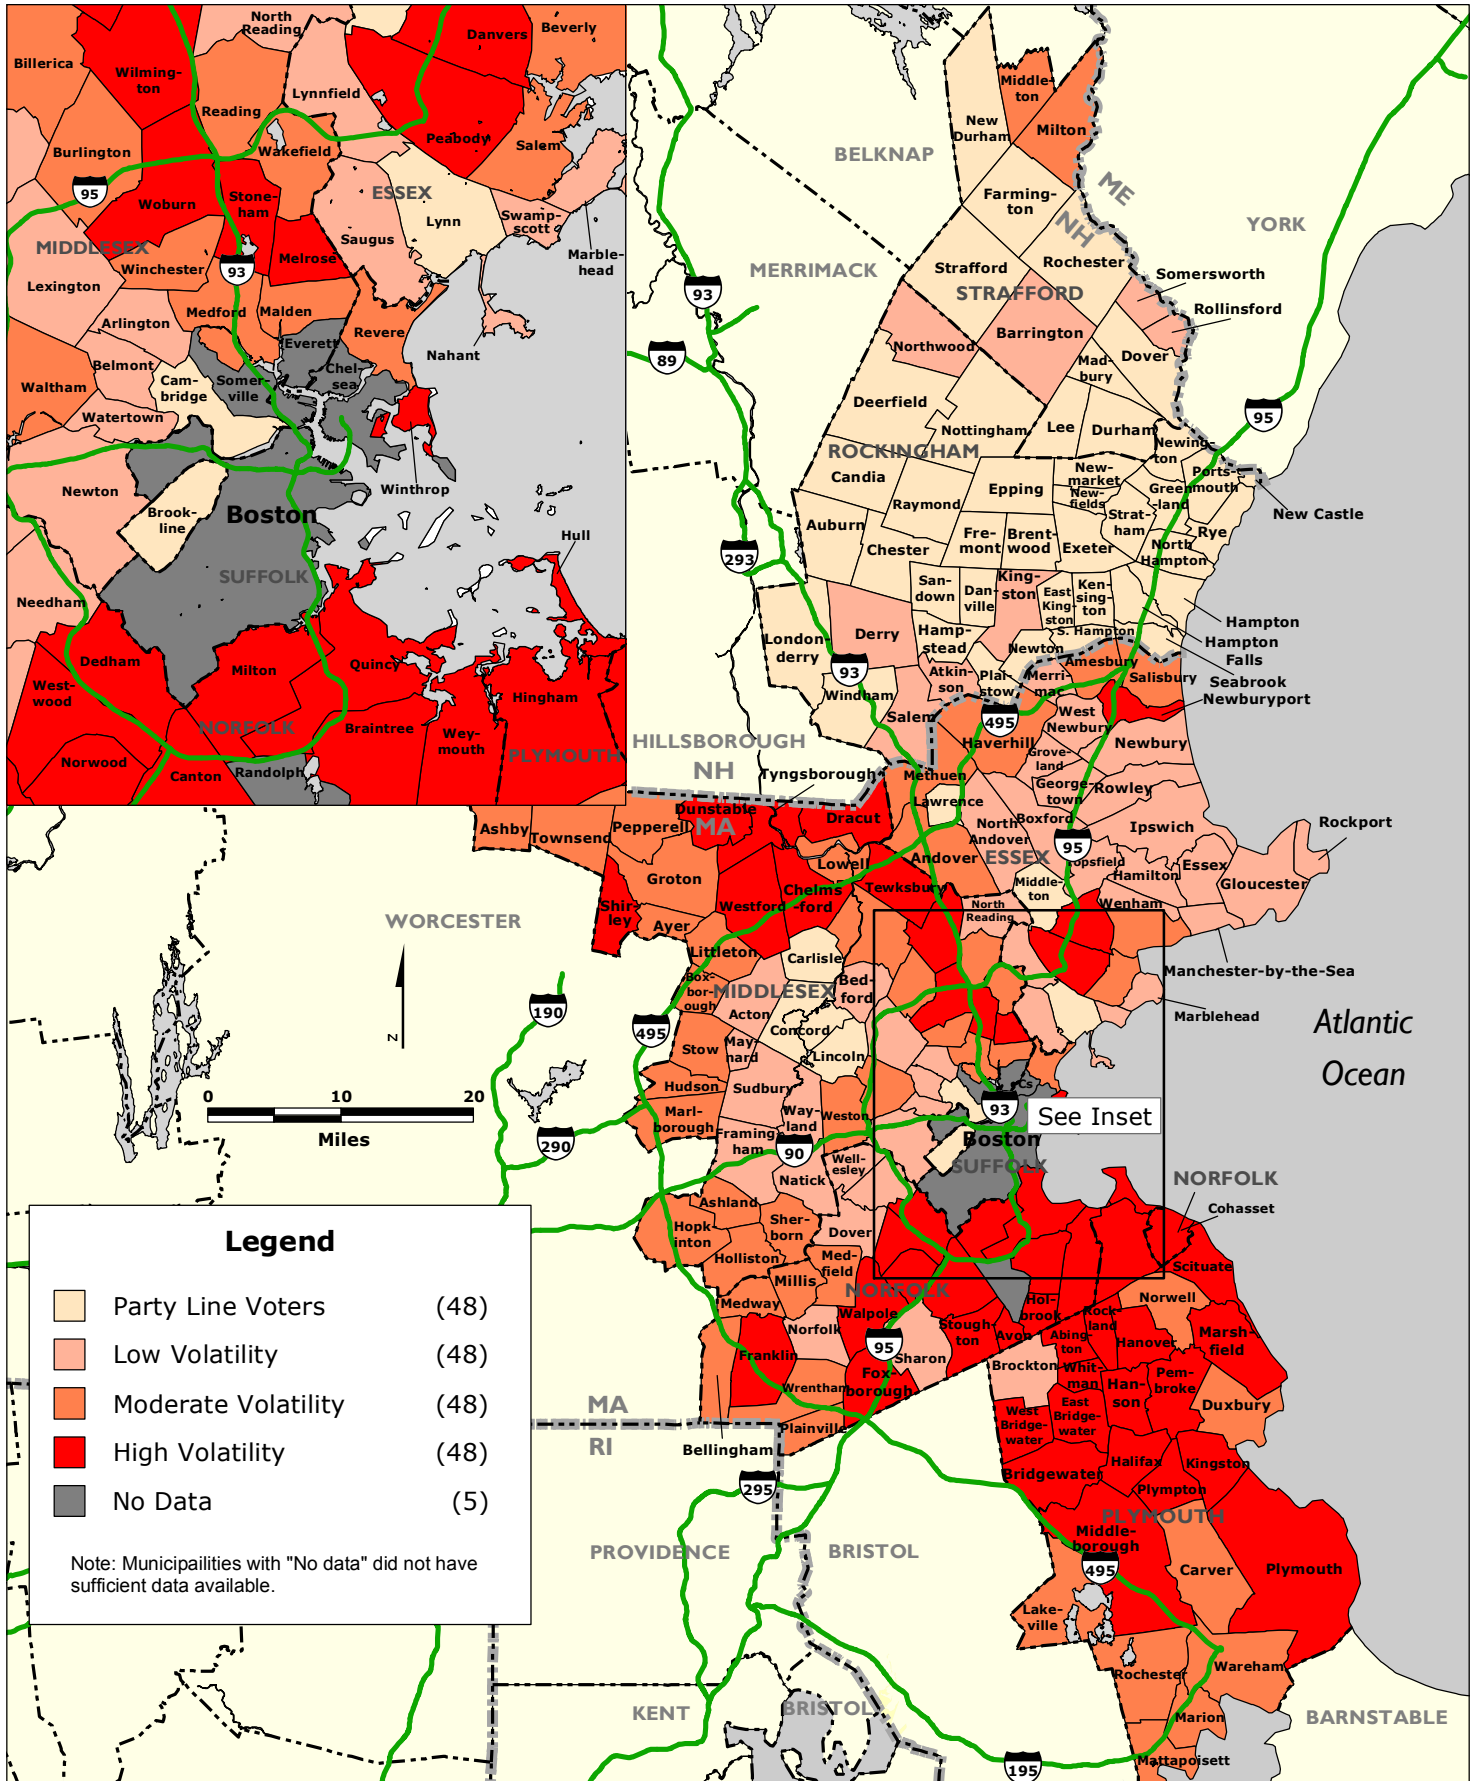

BOSTON REGION

Voter Volatility by Municipalities

based on Election Results for the year 2012

Data Source: Associated Press, Boston.com, New Hampshire Secretary of State, New Hampshire Public Radio.