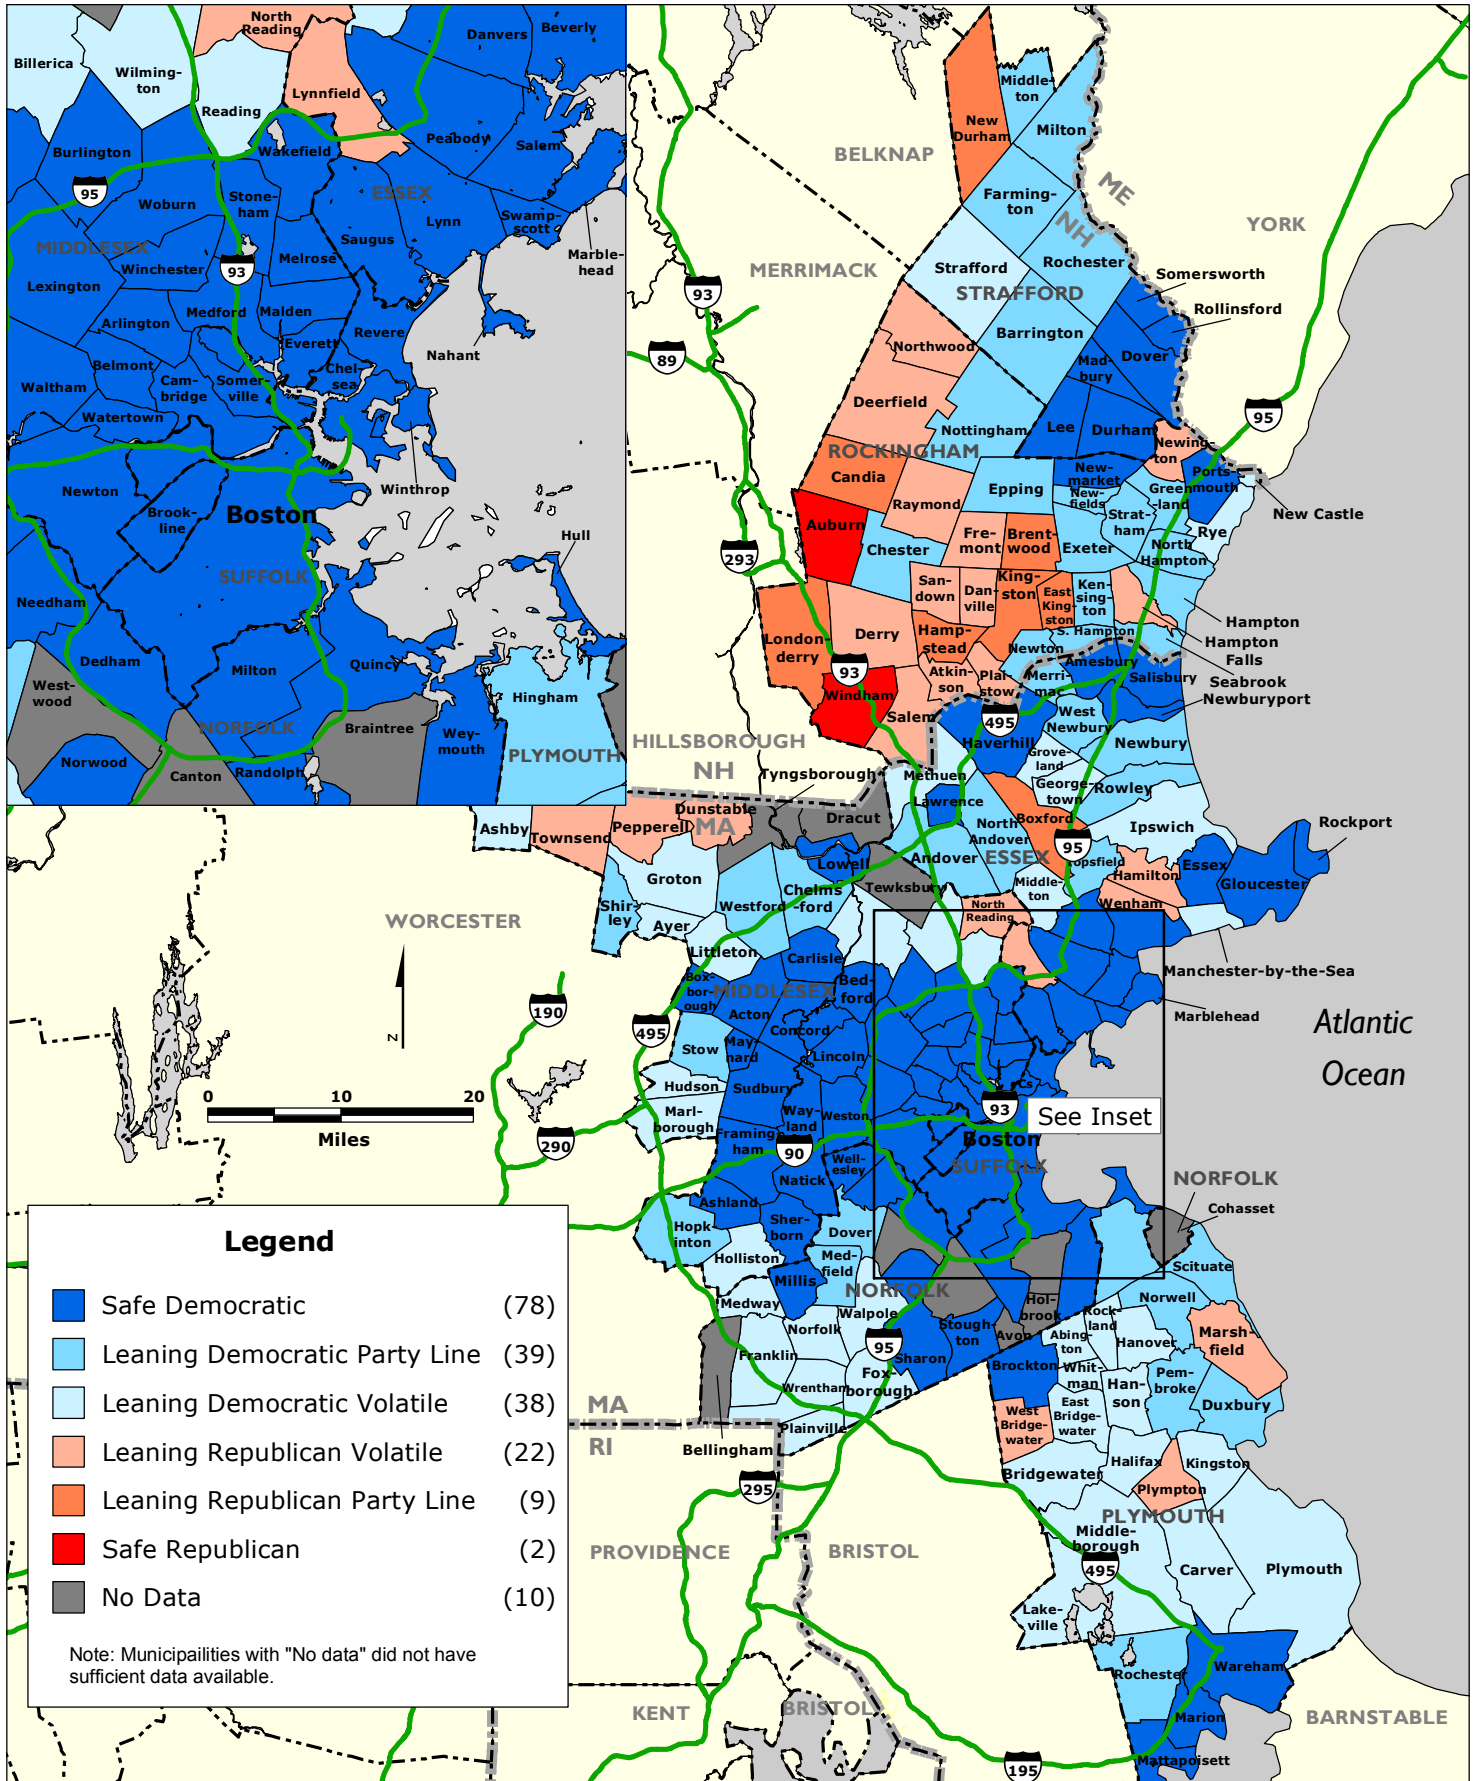

BOSTON REGION

Party Preferences by Municipalities

based on Election Results for the year 2008

Data Source: Associated Press, Boston.com, New Hampshire Secretary of State, New Hampshire Public Radio.