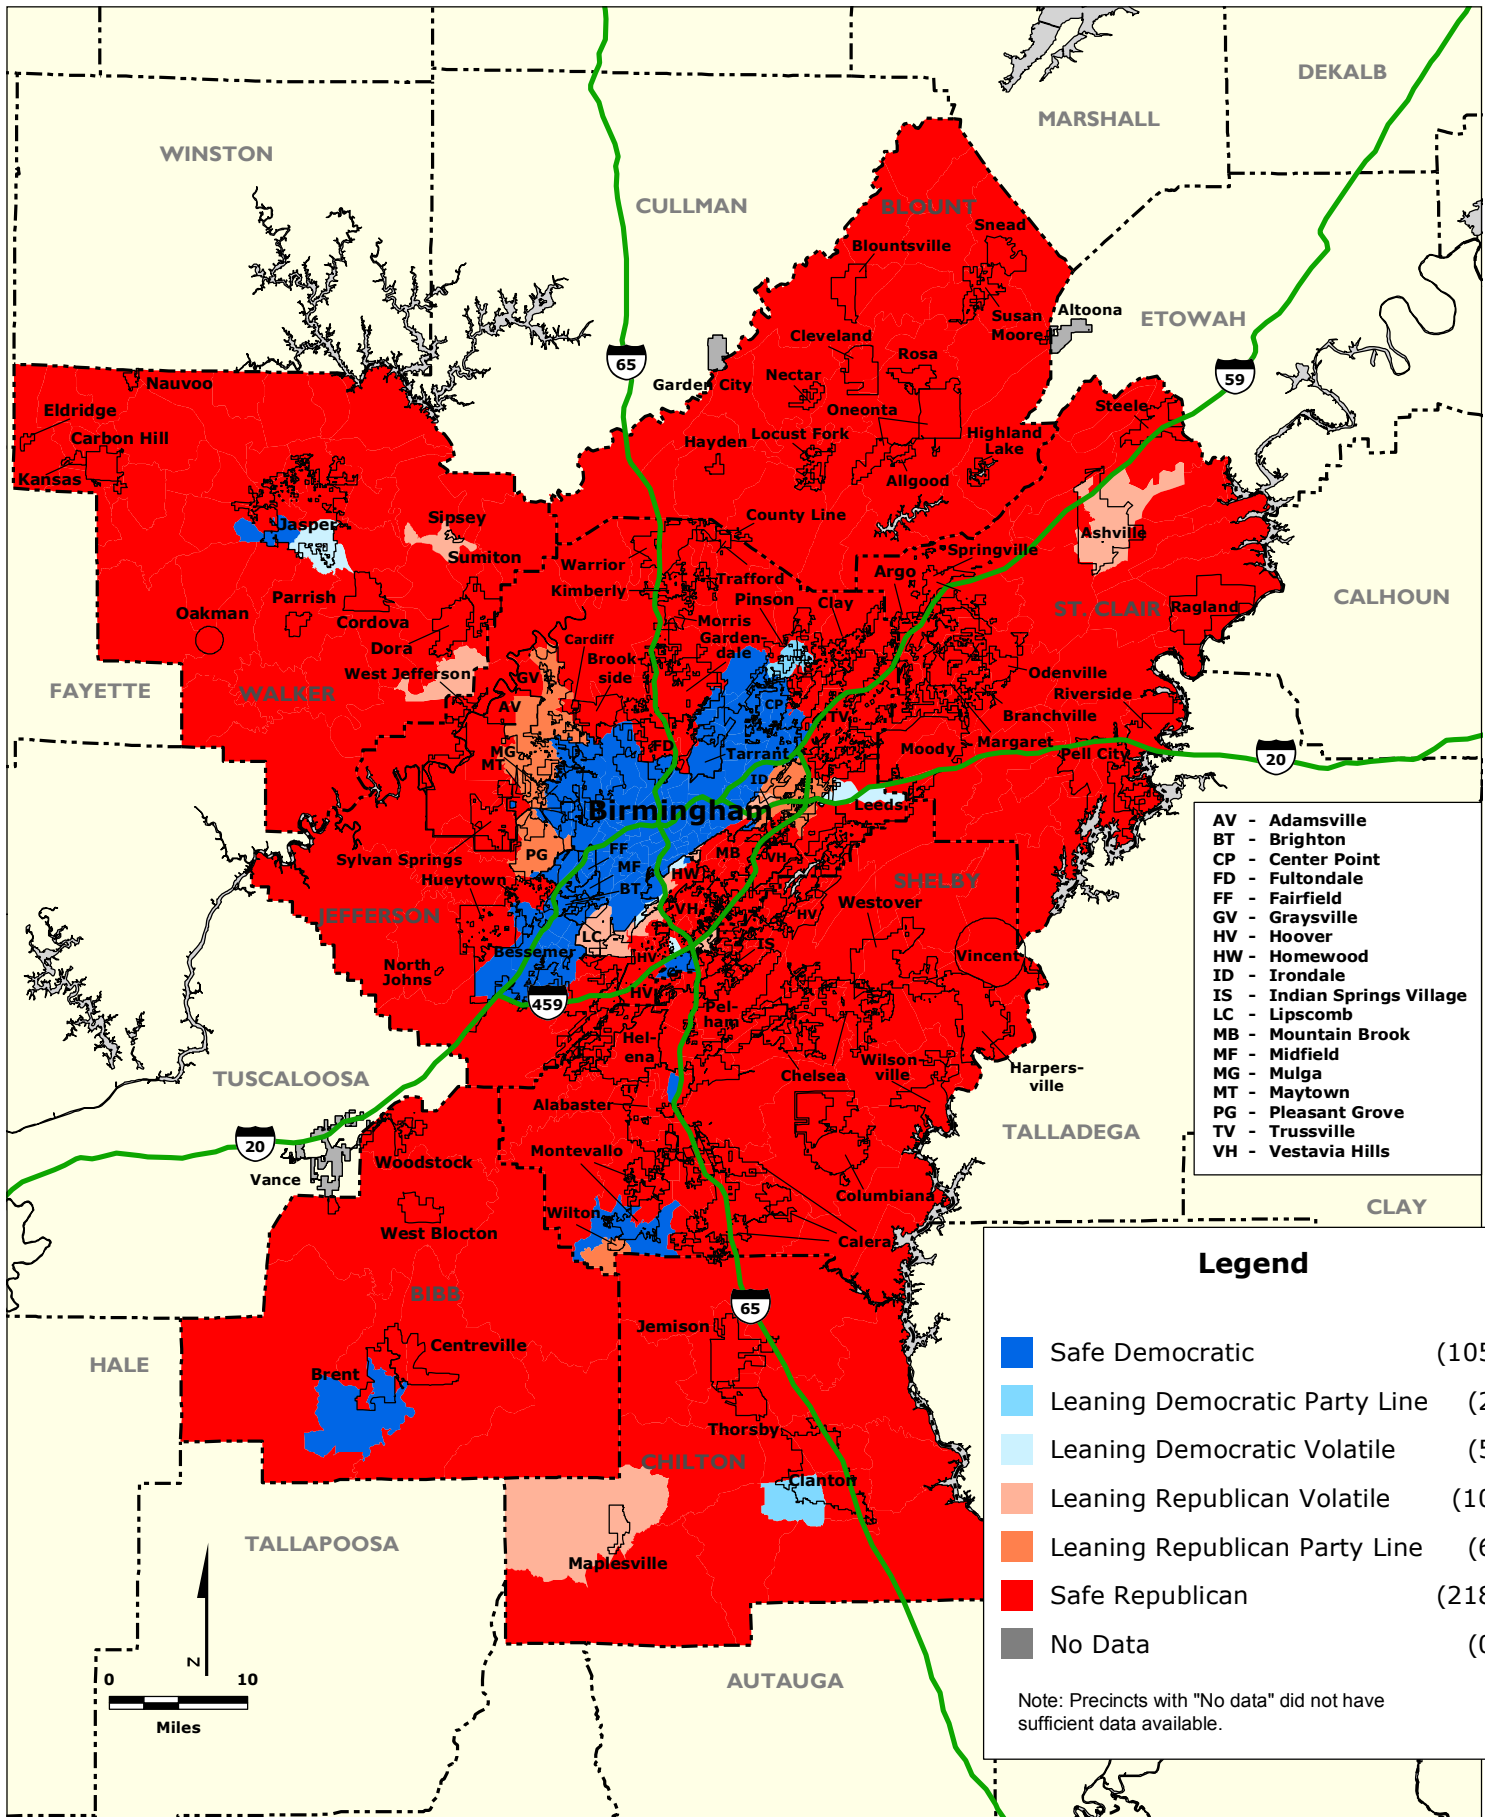

# BIRMINGHAM REGION: Party Preferences by Voting Precincts based on Election Results for the year 2012

Data Sources: Alabama Secretary of State; Harvard Election Data Archive; Jefferson County Board of Registrars.