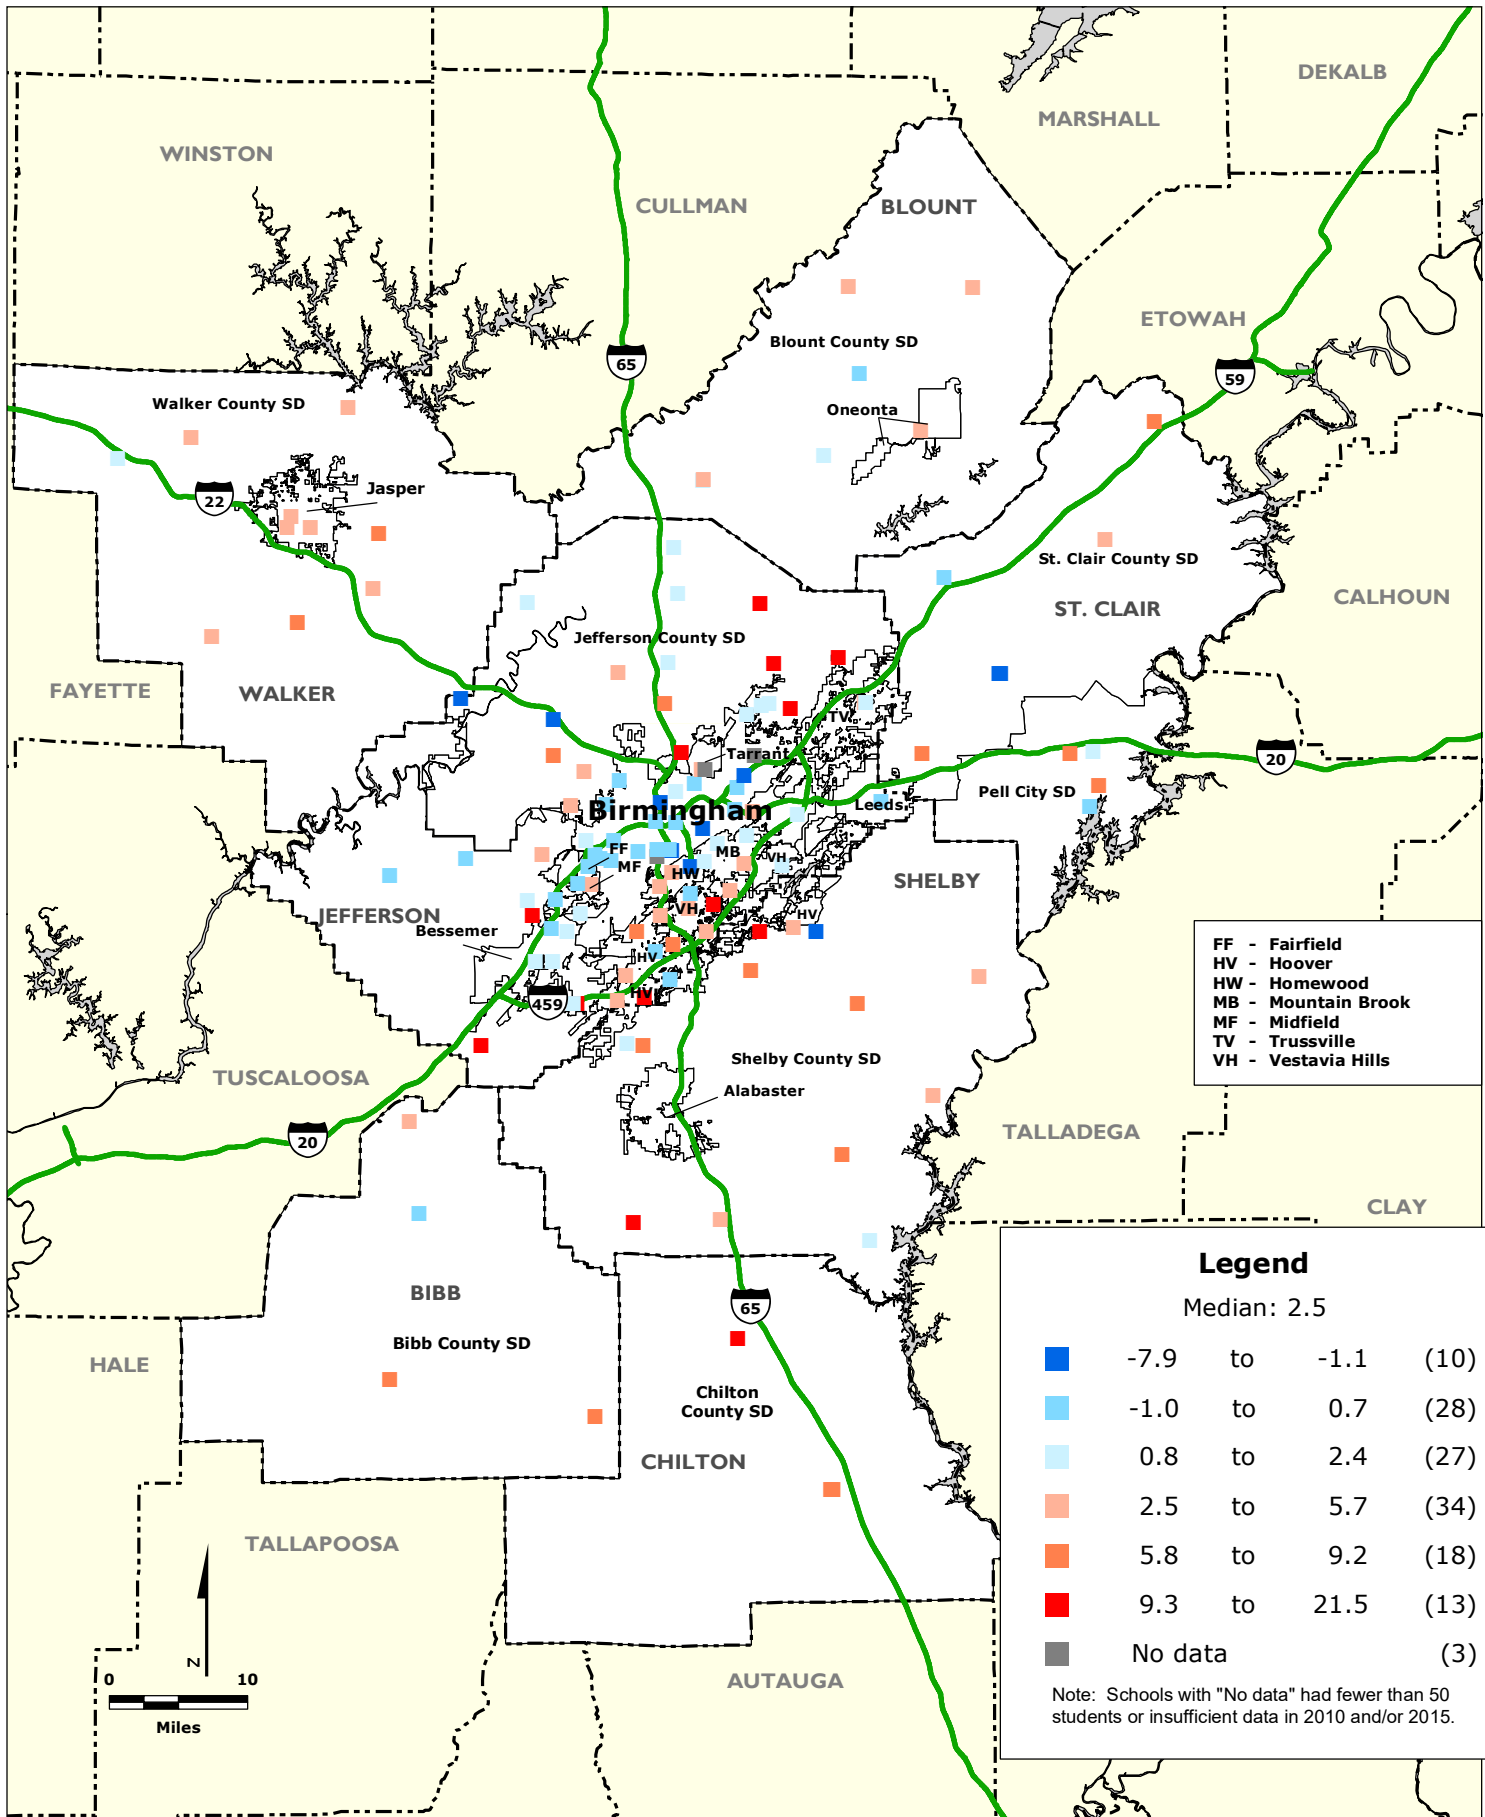

BIRMINGHAM REGION: Percentage Point Change in the Share of Non-Asian Minority Students by Elementary School, 2010-2015

Data Source: National Center for Education Statistics.