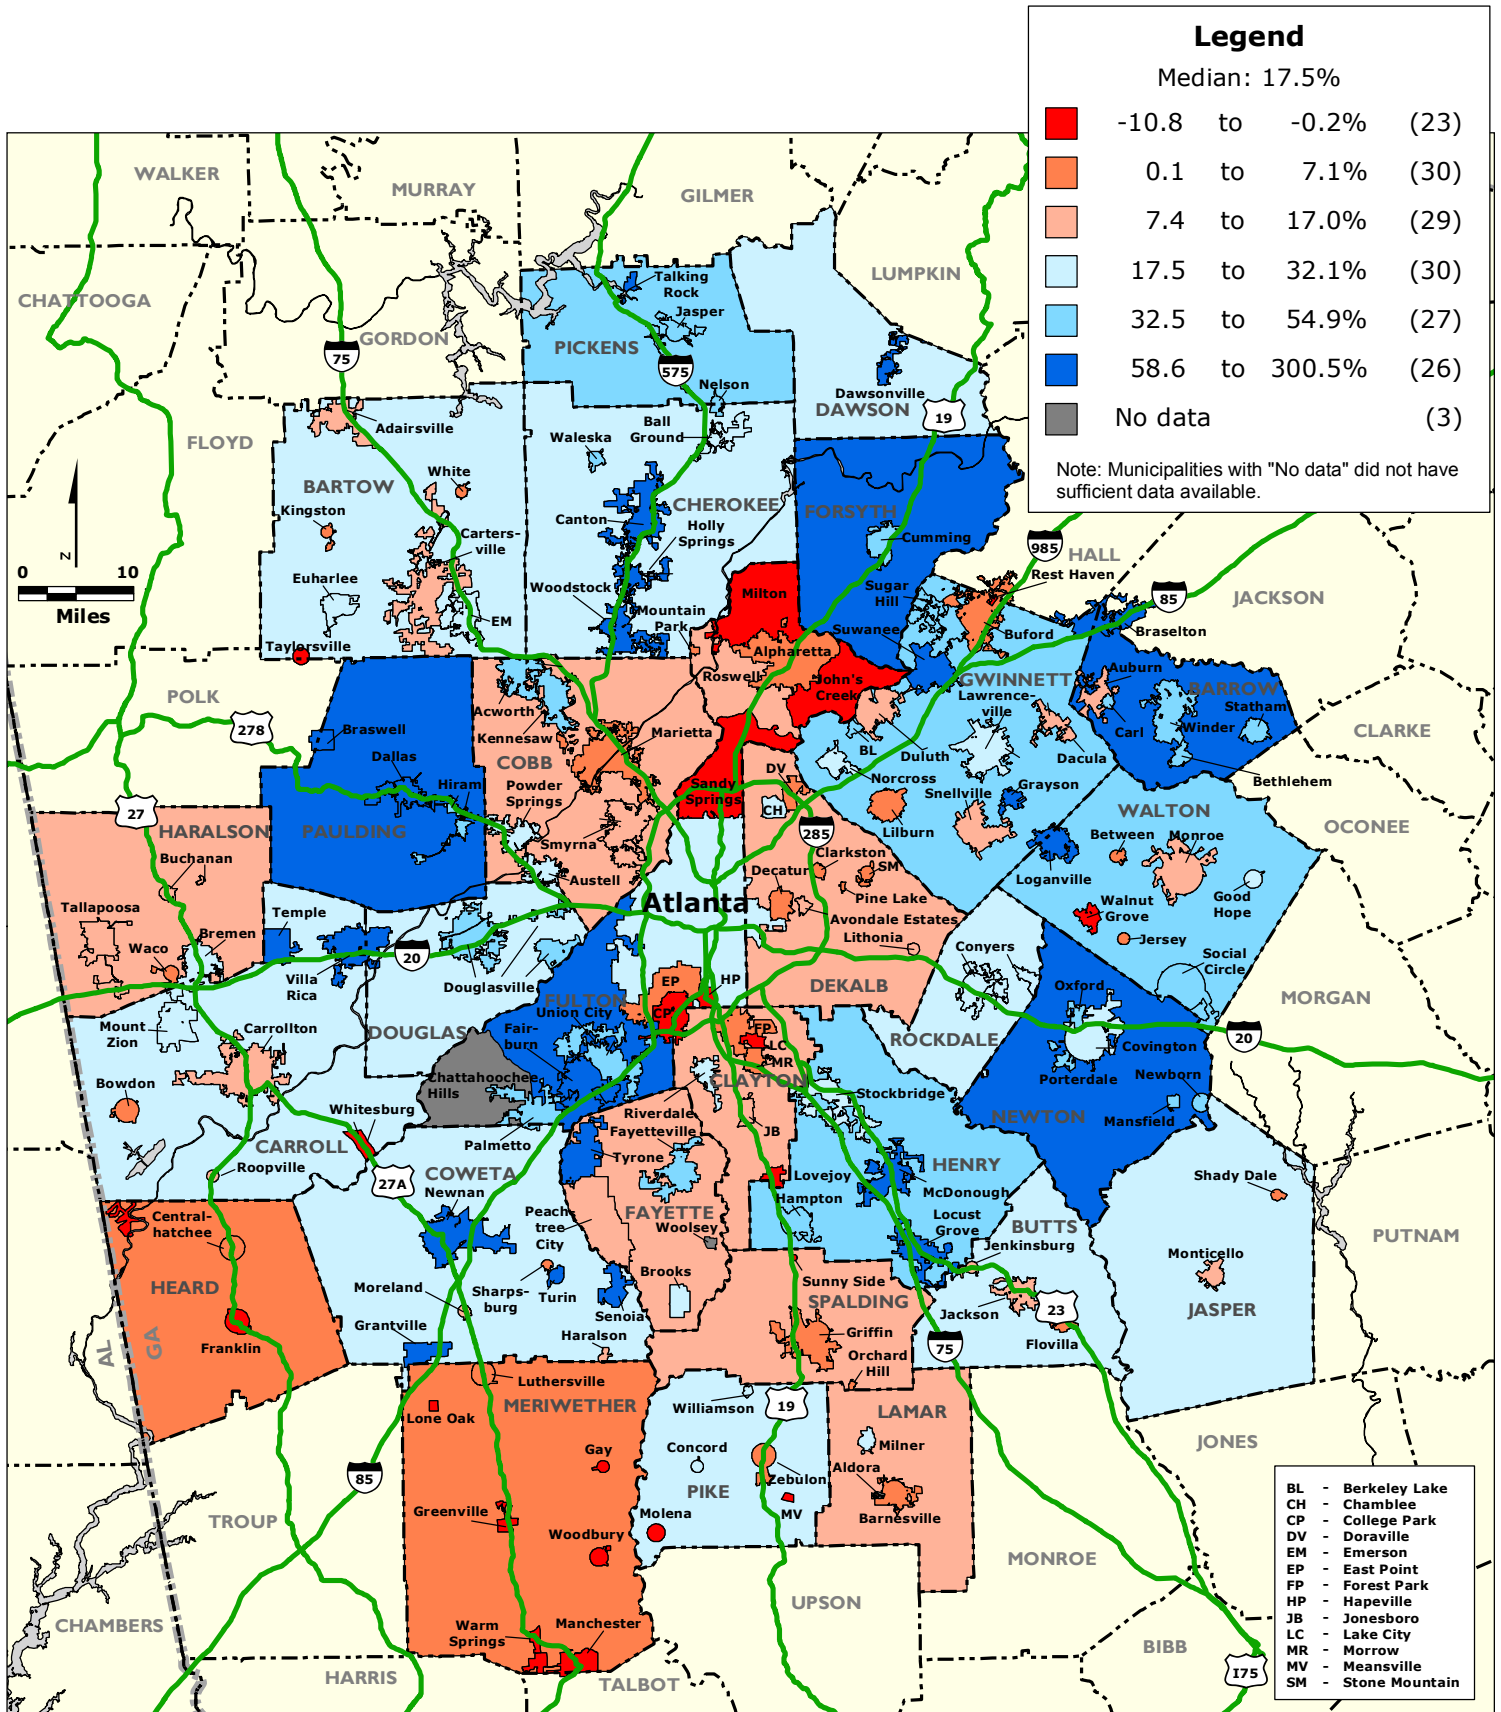

# ATLANTA REGION: Percentage Change in Population by Municipality and County Unincorporated Area, 2000-2008

Data Source: U.S. Census Bureau