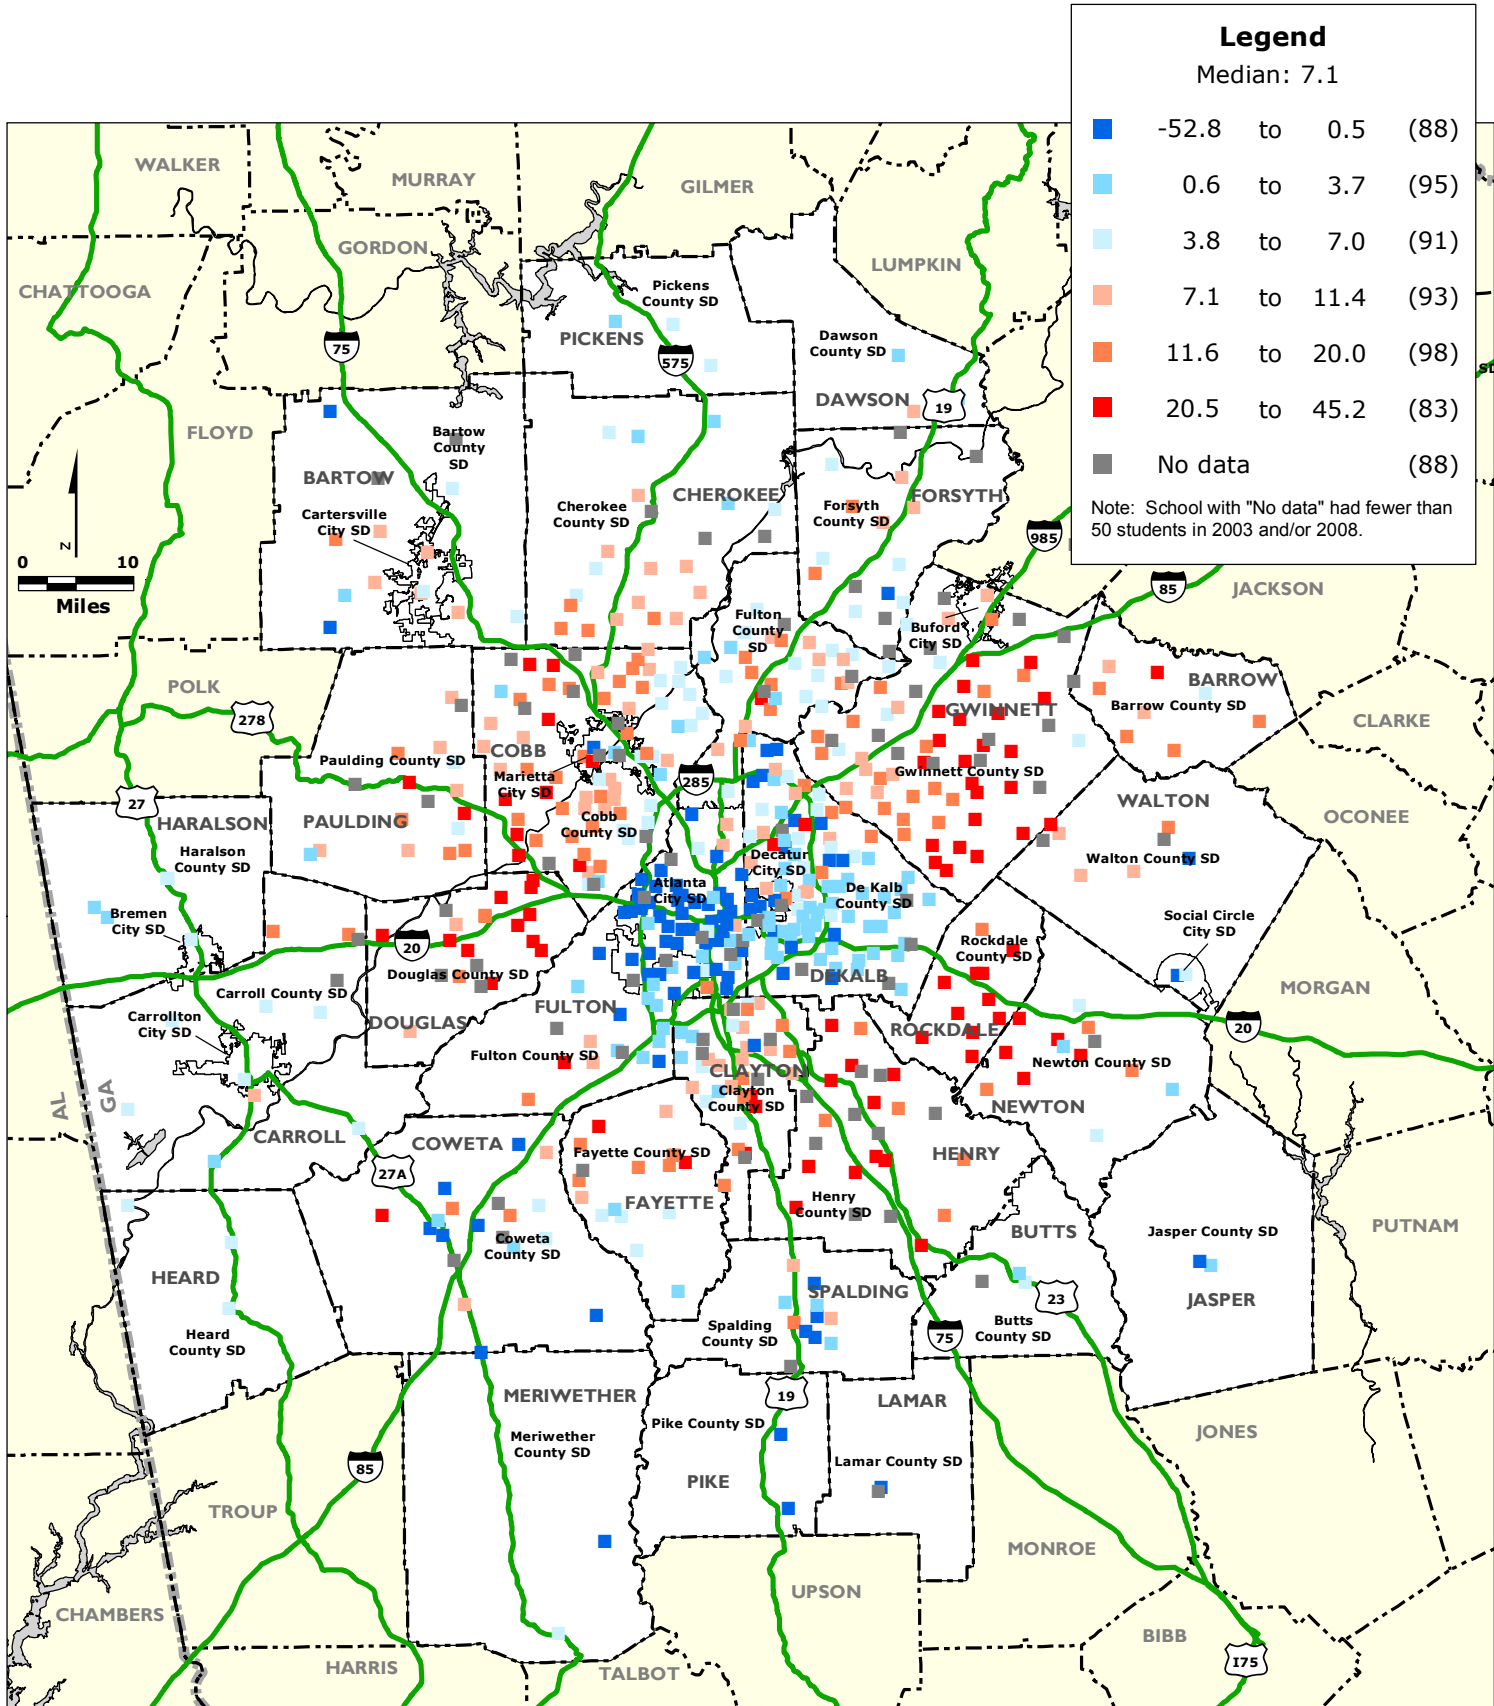

ATLANTA REGION: Percentage Point Change in the Share of Non-Asian Minority Elementary Students by School, 2003-2008

Data Source: National Center for Education Statistics.