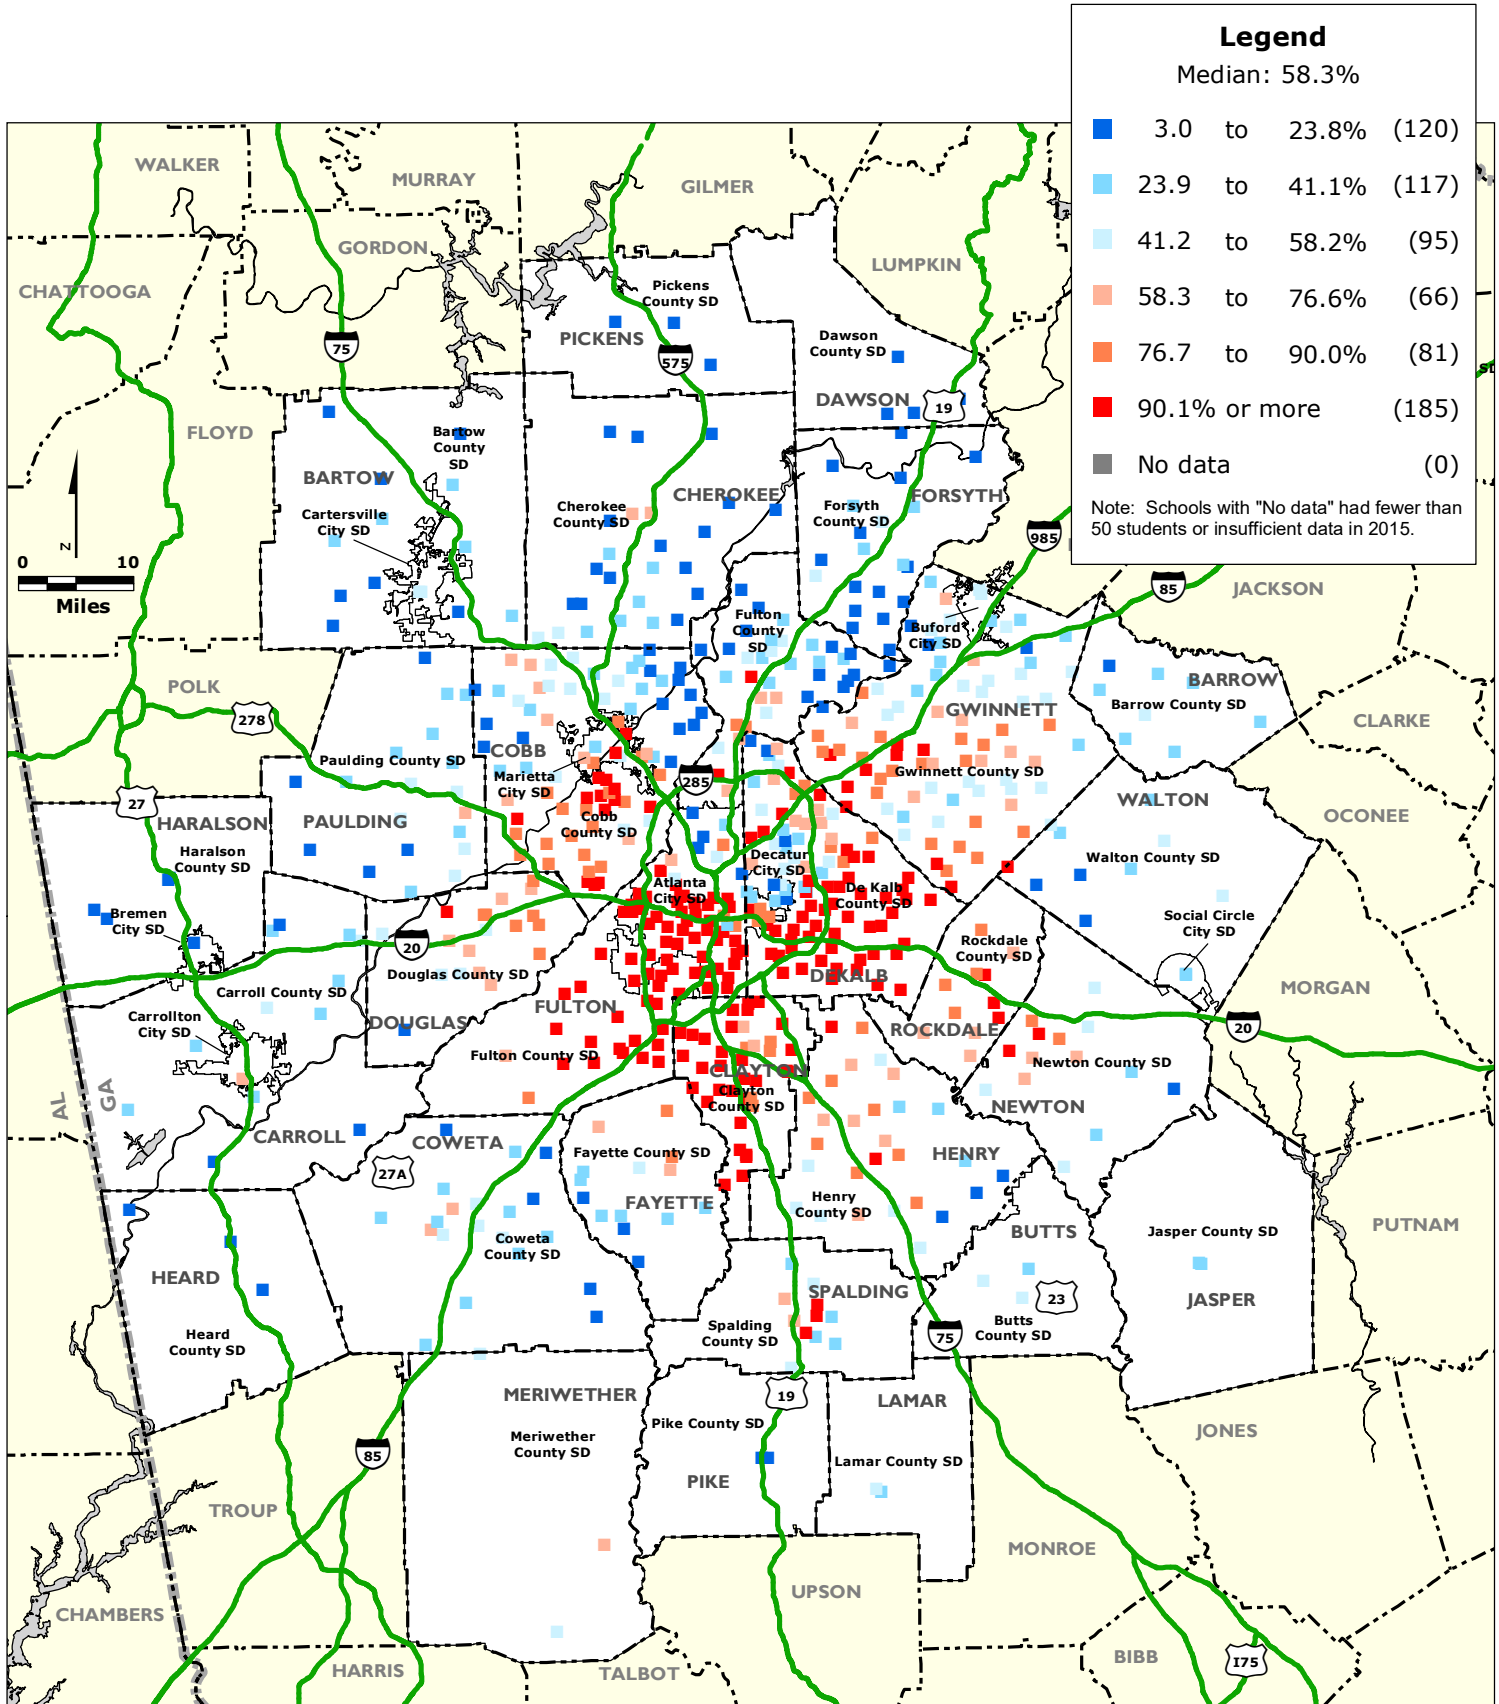

ATLANTA REGION: Percentage Non-Asian Minority Students by Elementary School, 2015

Data Source: National Center for Education Statistics.