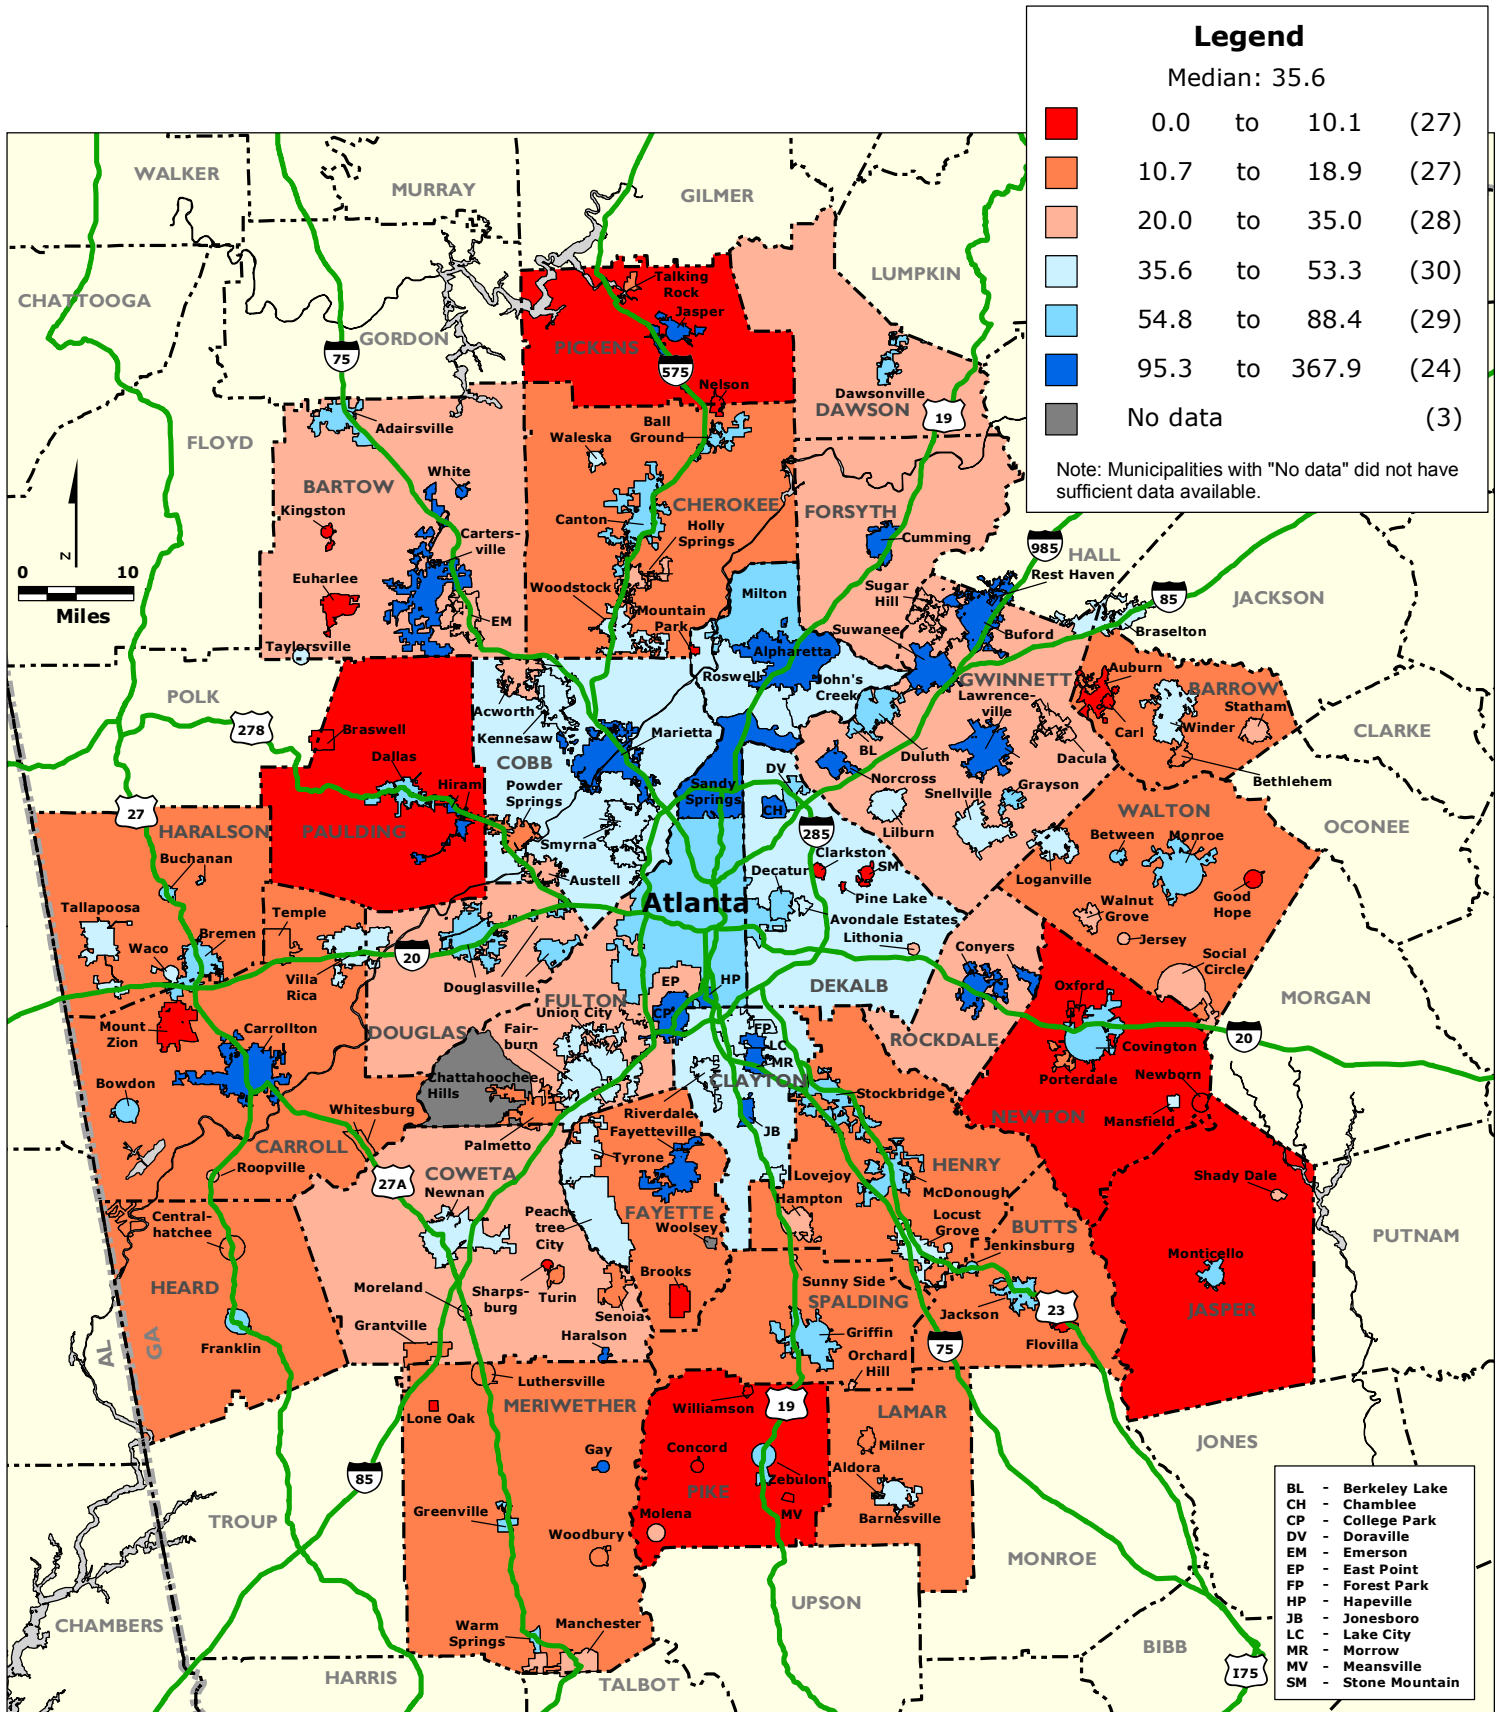

# ATLANTA REGION: Jobs per 100 Residents by Municipality and County Unincorporated Area, 2008

Data Source: U.S. Census Bureau, Local Employment Dynamics